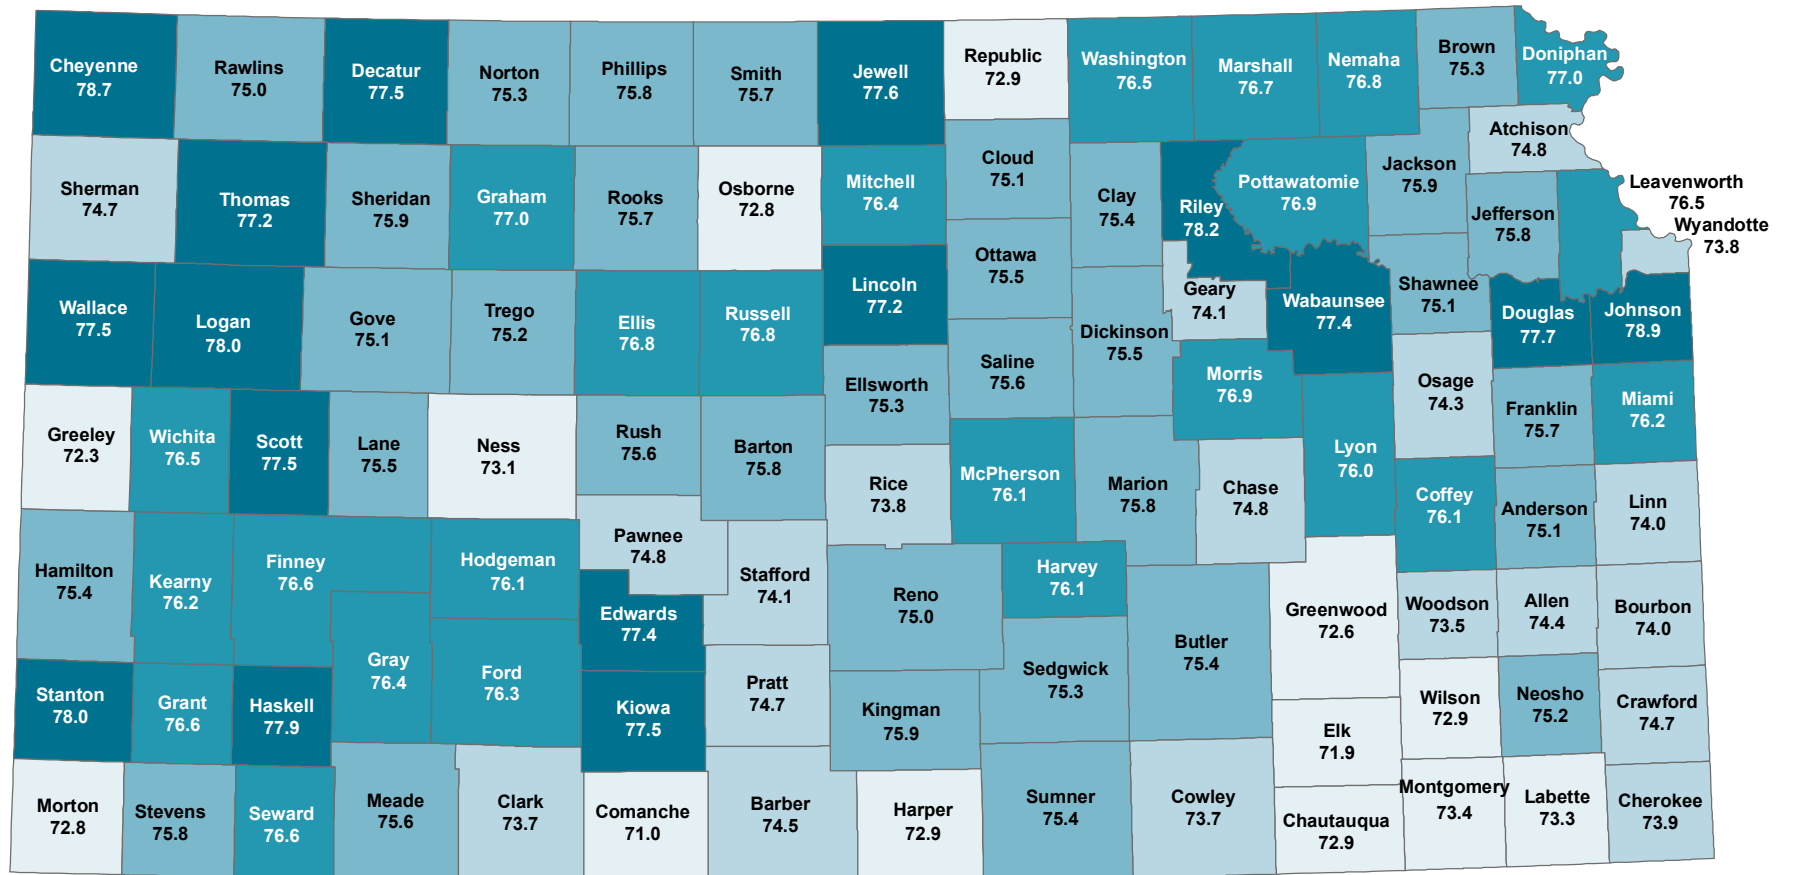

## Life Expectancy at Birth in Kansas, by County, 2013-17

Source: Institute for Policy & Social Research, The University of Kansas; data from the Kansas Department of Health & Environment.

### Life Expectancy

State: 76.1