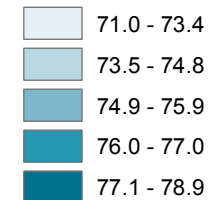

## Life Expectancy at Birth in Kansas, by County, 2013-17

Source: Institute for Policy & Social Research, The University of Kansas; data from the Kansas Department of Health & Environment.

### Life Expectancy

State: 76.1