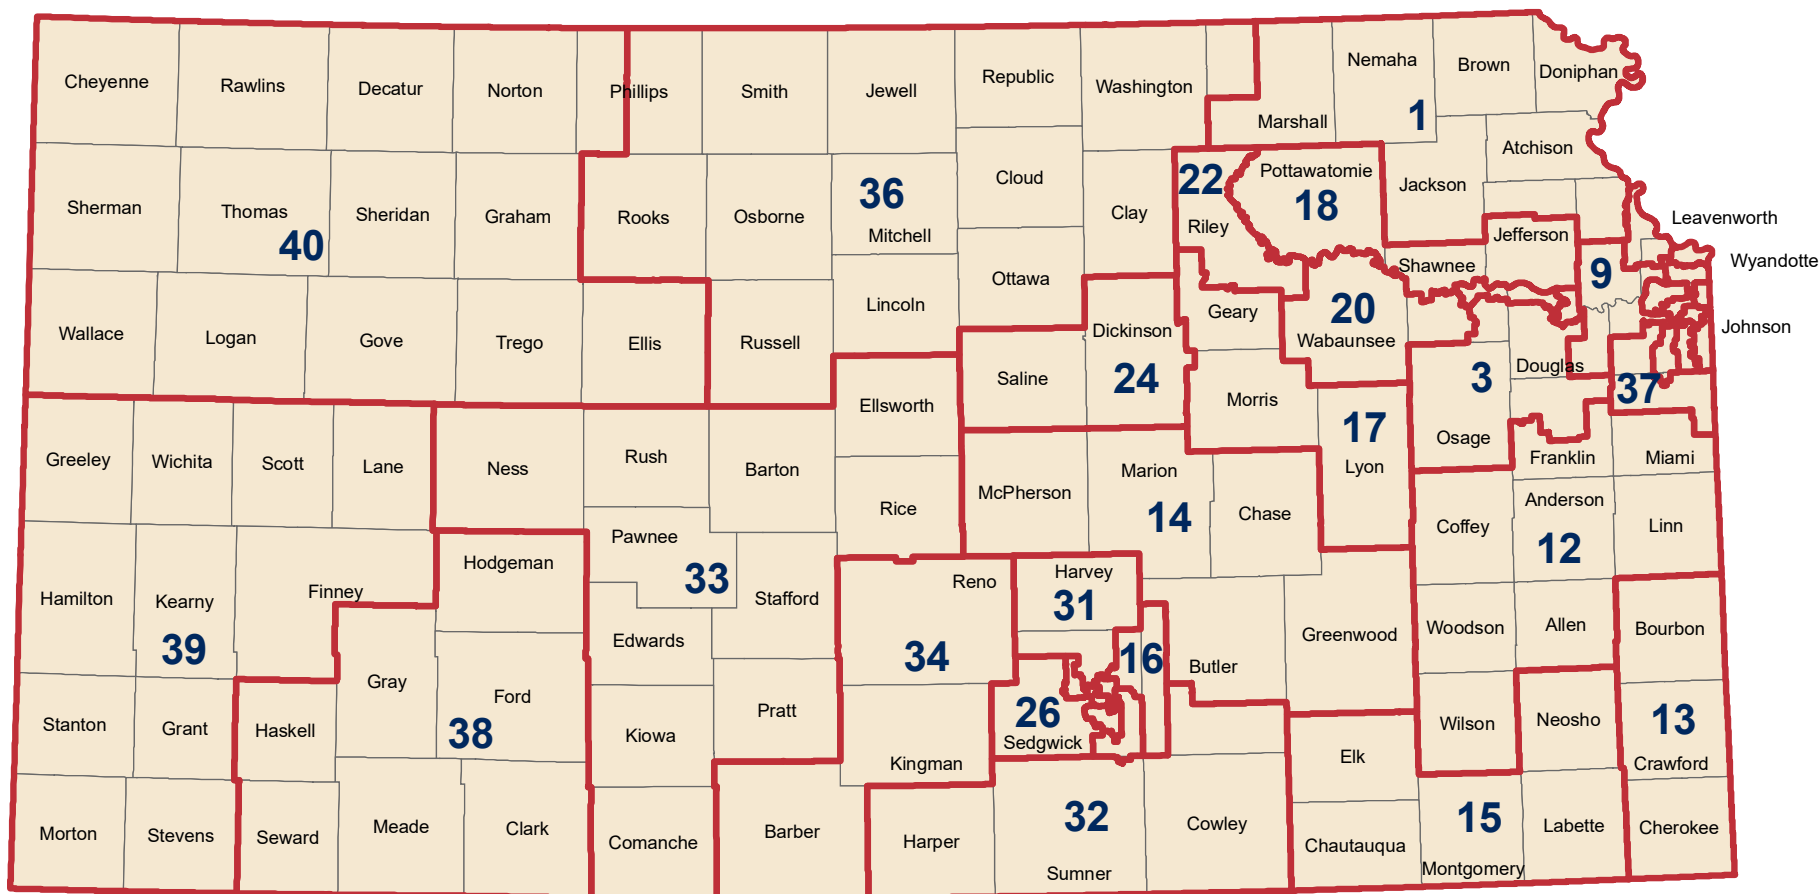

## Kansas Senate Districts, 2022

Source: Institute for Policy & Social Research, The University of Kansas; boundaries from Kansas Legislative Research Department.

- Senate District (2022)
- Lawrence: 2, 3, 19
- Topeka: 3, 18-20
- Wichita: 16, 25-31
- Wyandotte and Johnson Counties: 4-11, 21, 23, 35, 37