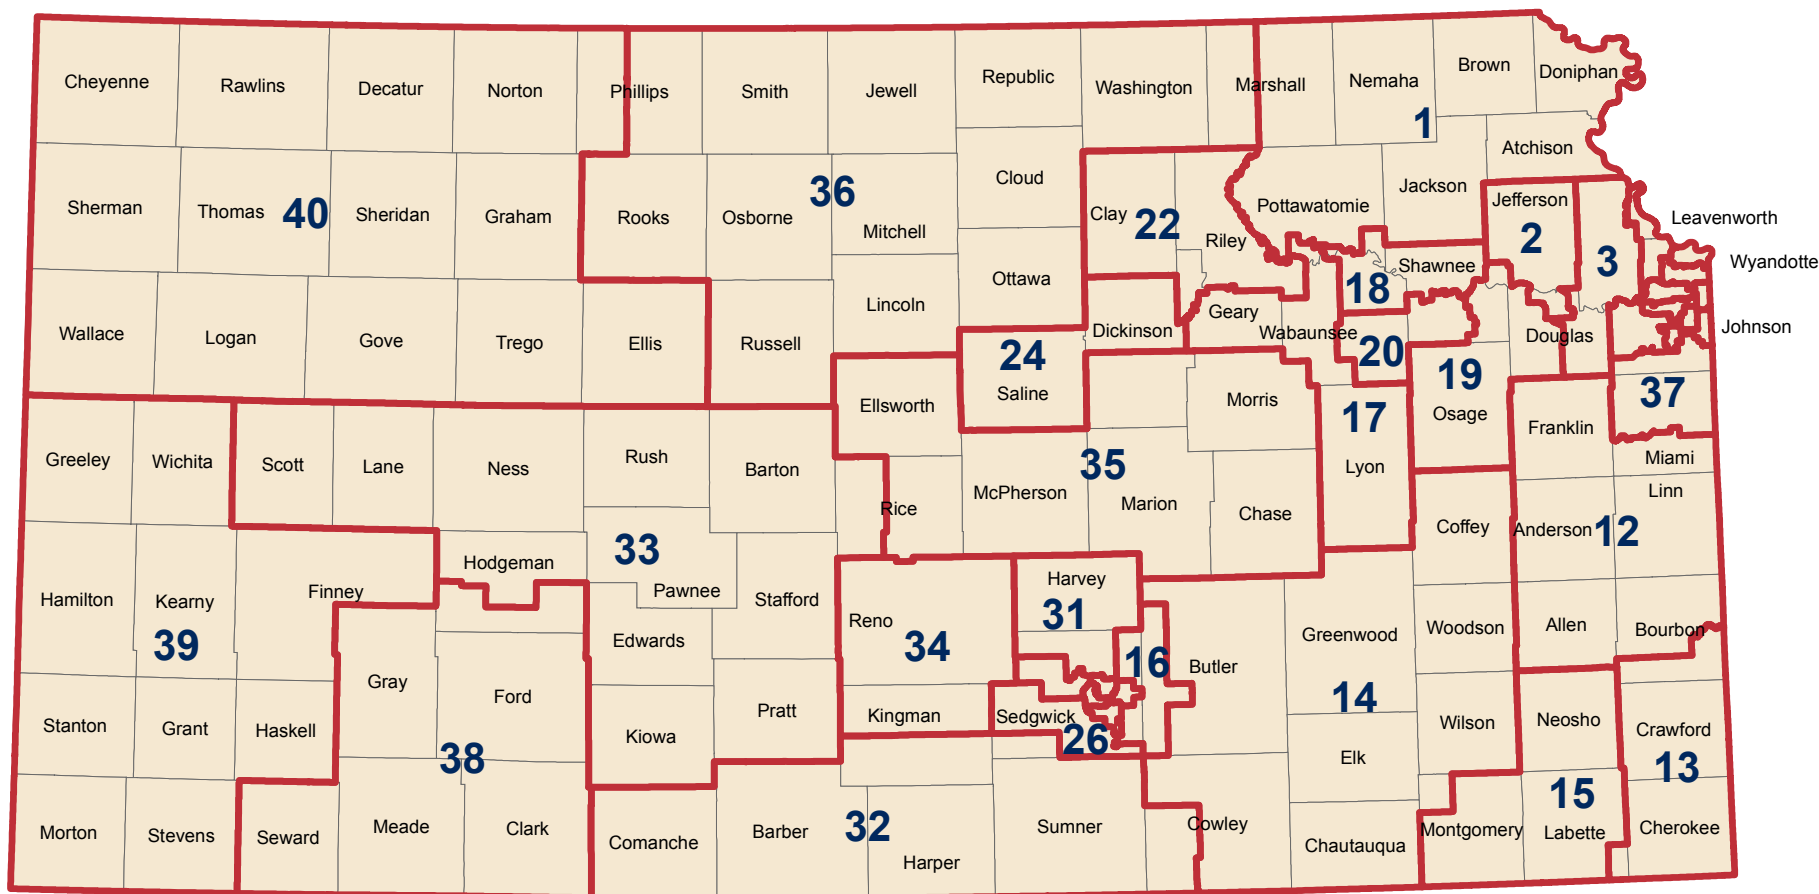

Kansas Senate Districts, 2012

Source: Institute for Policy & Social Research, The University of Kansas; boundaries from Kansas Data Access & Support Center.

Senate District

Wichita: 16, 25-31

Wyandotte and Johnson Counties: 4-11, 21, 23, 37