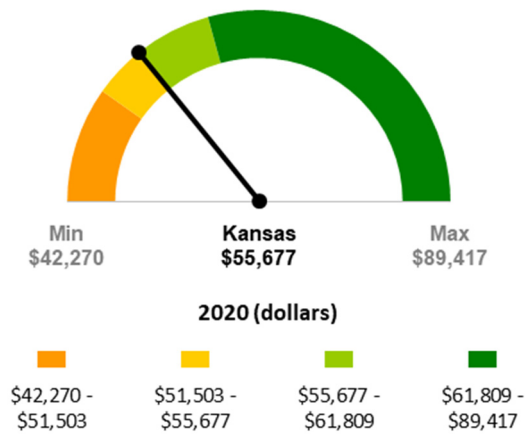

Kansas Economic Dashboard

Kansas Compared to All U.S. States

Population Change

Labor Force Growth

Per Capita Personal Income

Employment Rate

Source: Institute for Policy & Social Research, The University of Kansas; data from, clockwise from upper left, U.S. Census Bureau, Bureau of Labor Statistics, and Bureau of Economic Analysis.