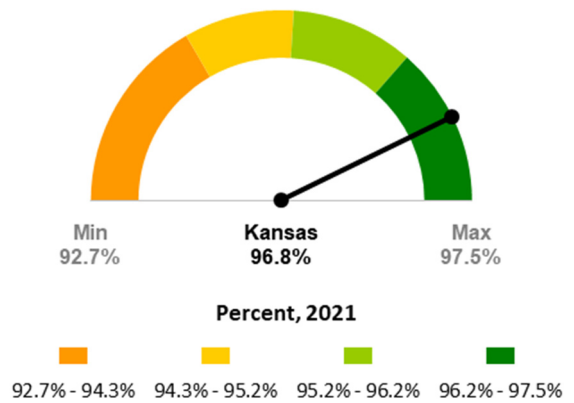

Kansas Economic Dashboard

Kansas Compared to All U.S. States

Population Change

Labor Force Growth

Per Capita Personal Income

Employment Rate

Source: Institute for Policy & Social Research, The University of Kansas; data from, clockwise from upper left, U.S. Census Bureau, Bureau of Labor Statistics, and Bureau of Economic Analysis.