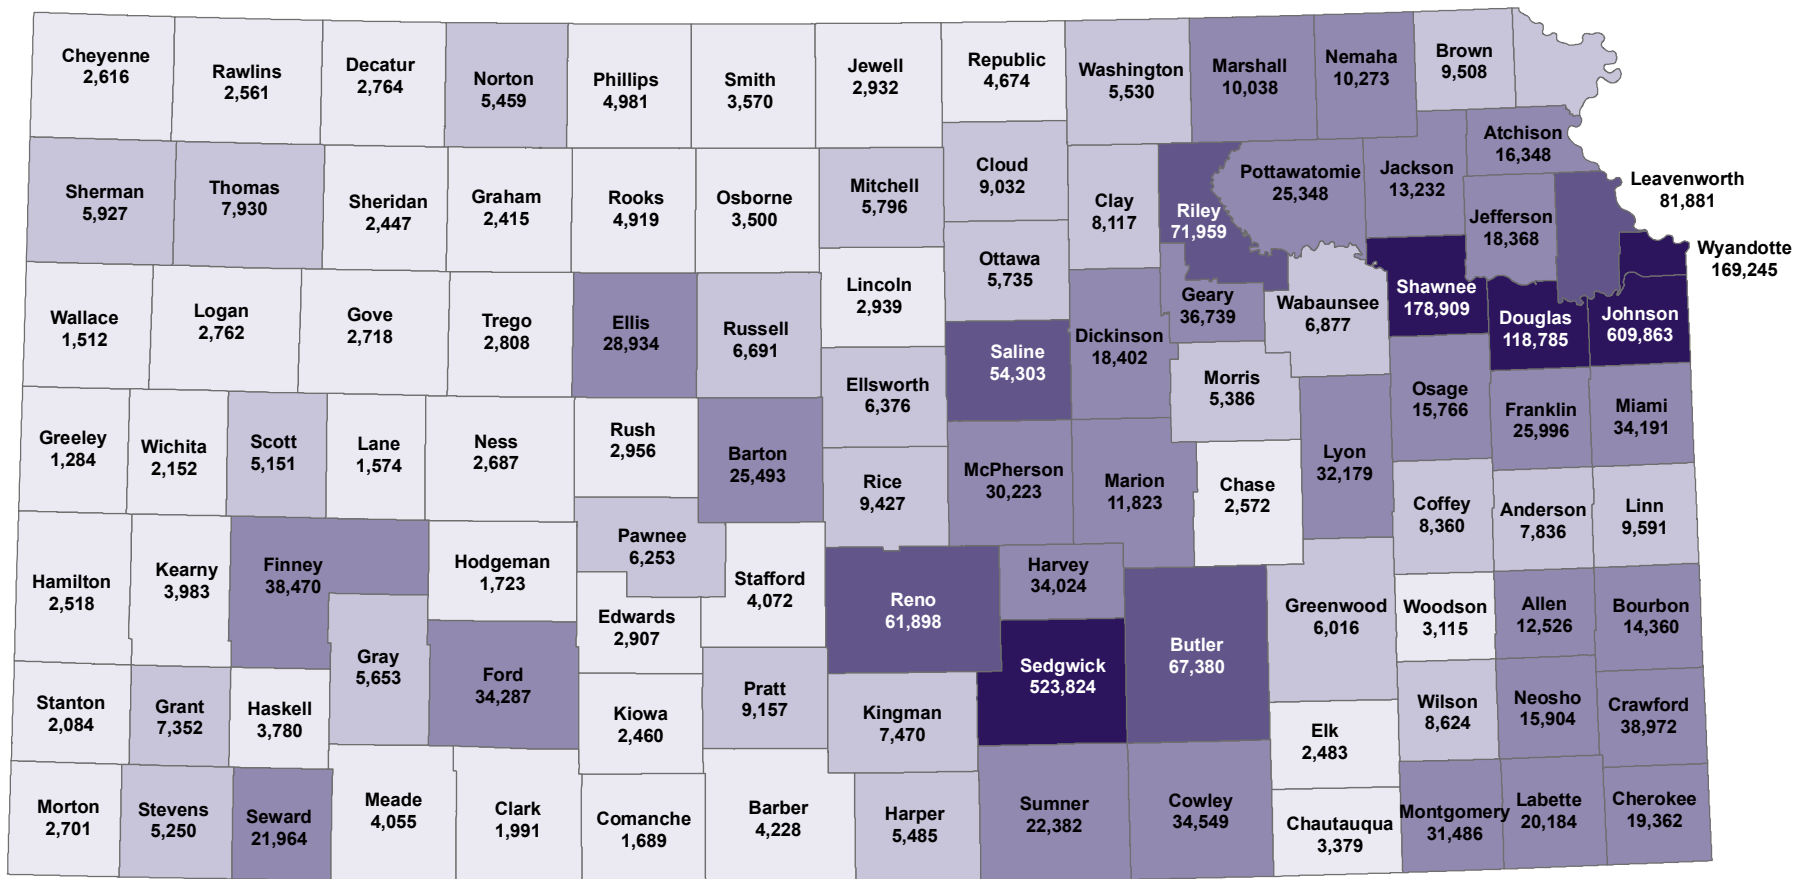

## Total Population in Kansas, by County April 1, 2020

Source: Institute for Policy & Social Research, The University of Kansas; data from the U.S. Census Bureau.