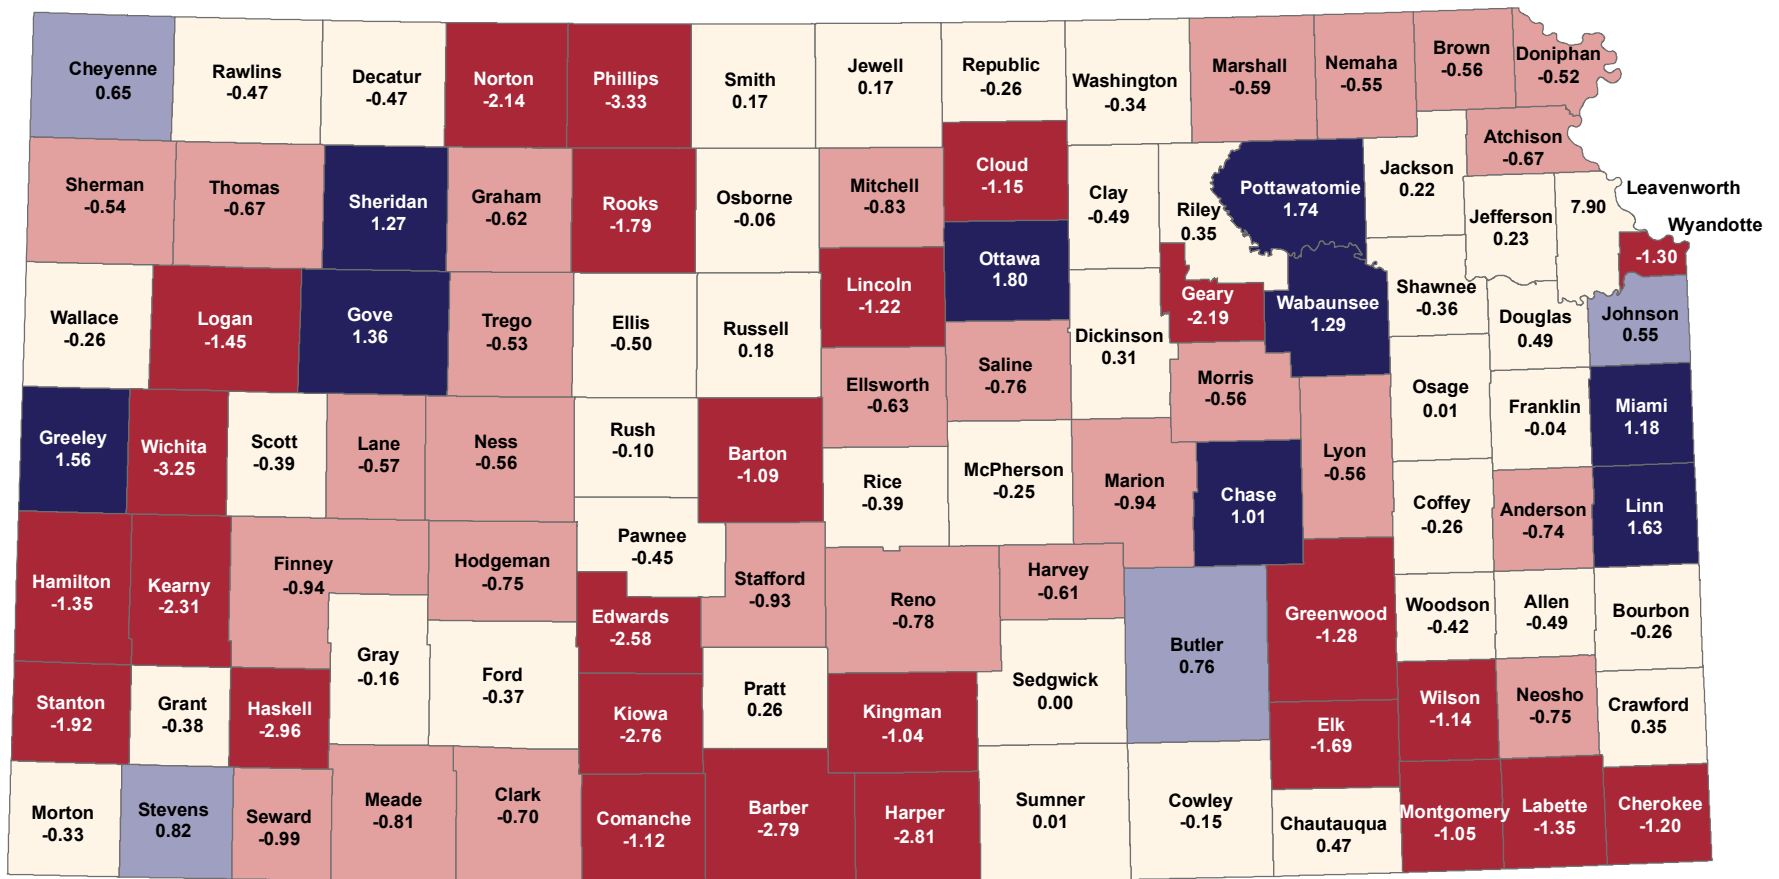

## Percent Population Change in Kansas, by County April 2020 - July 2021

Source: Institute for Policy & Social Research, The University of Kansas; data from the U.S. Census Bureau, Population Estimates, Vintage 2021.

**Percent Population Change**

**State: -0.11**