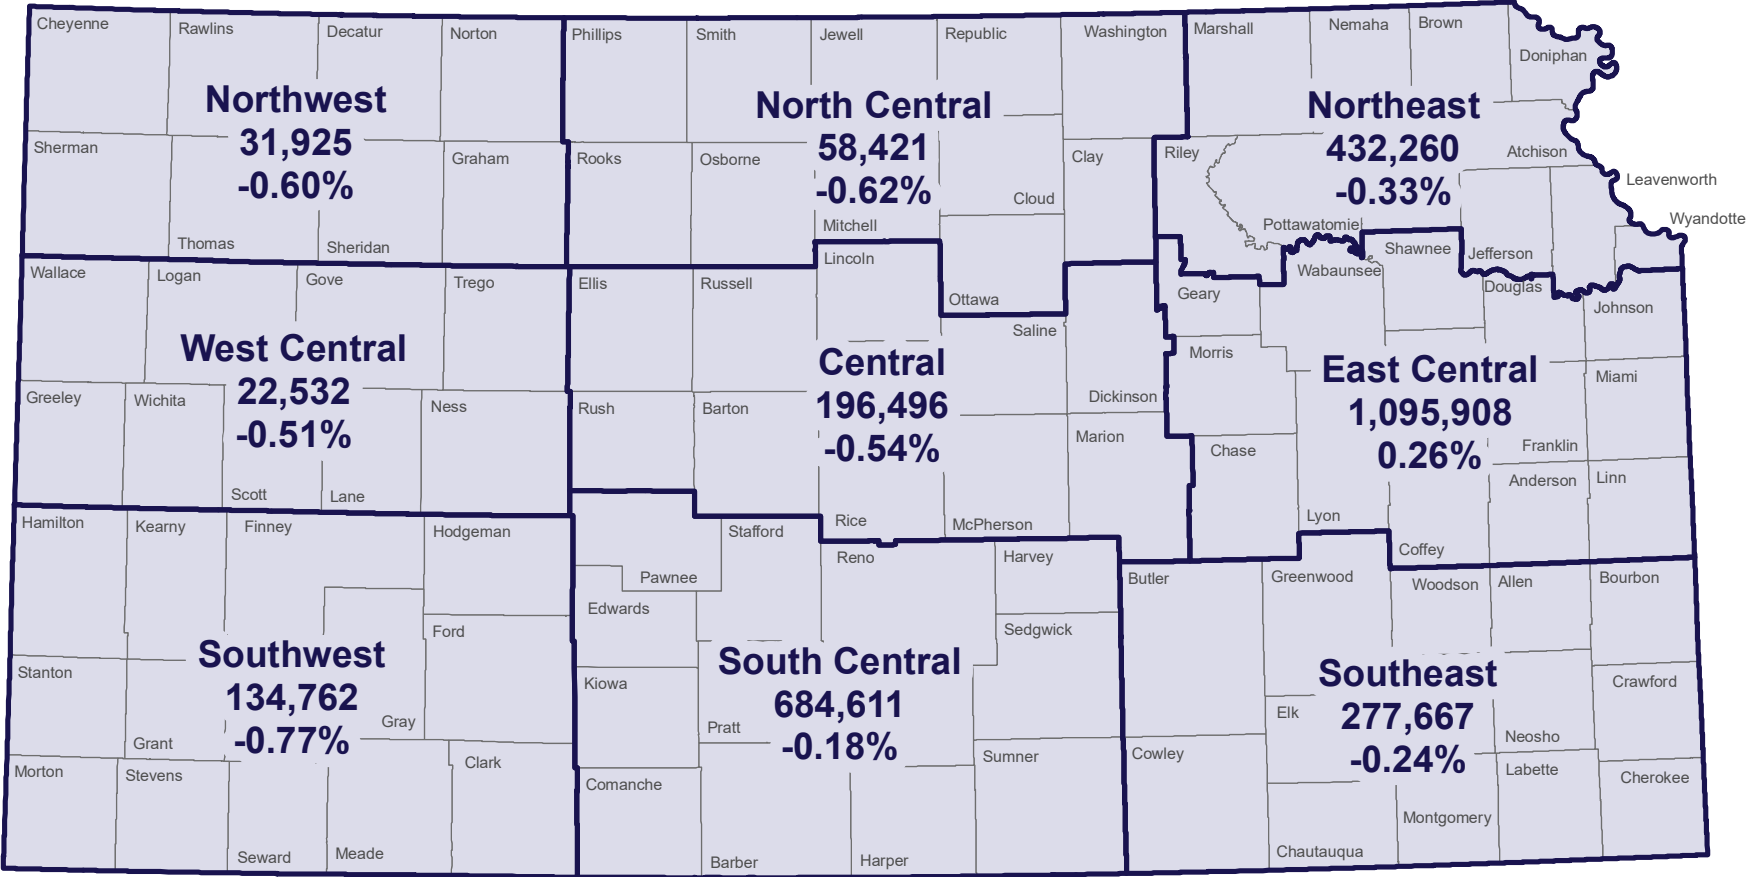

**Population of Kansas by Region, July 1, 2021
and Percent Change, 2020-2021**

Source: Institute for Policy & Social Research, The University of Kansas; data from the U.S. Census Bureau.

**State: 2,934,582
-0.11%**