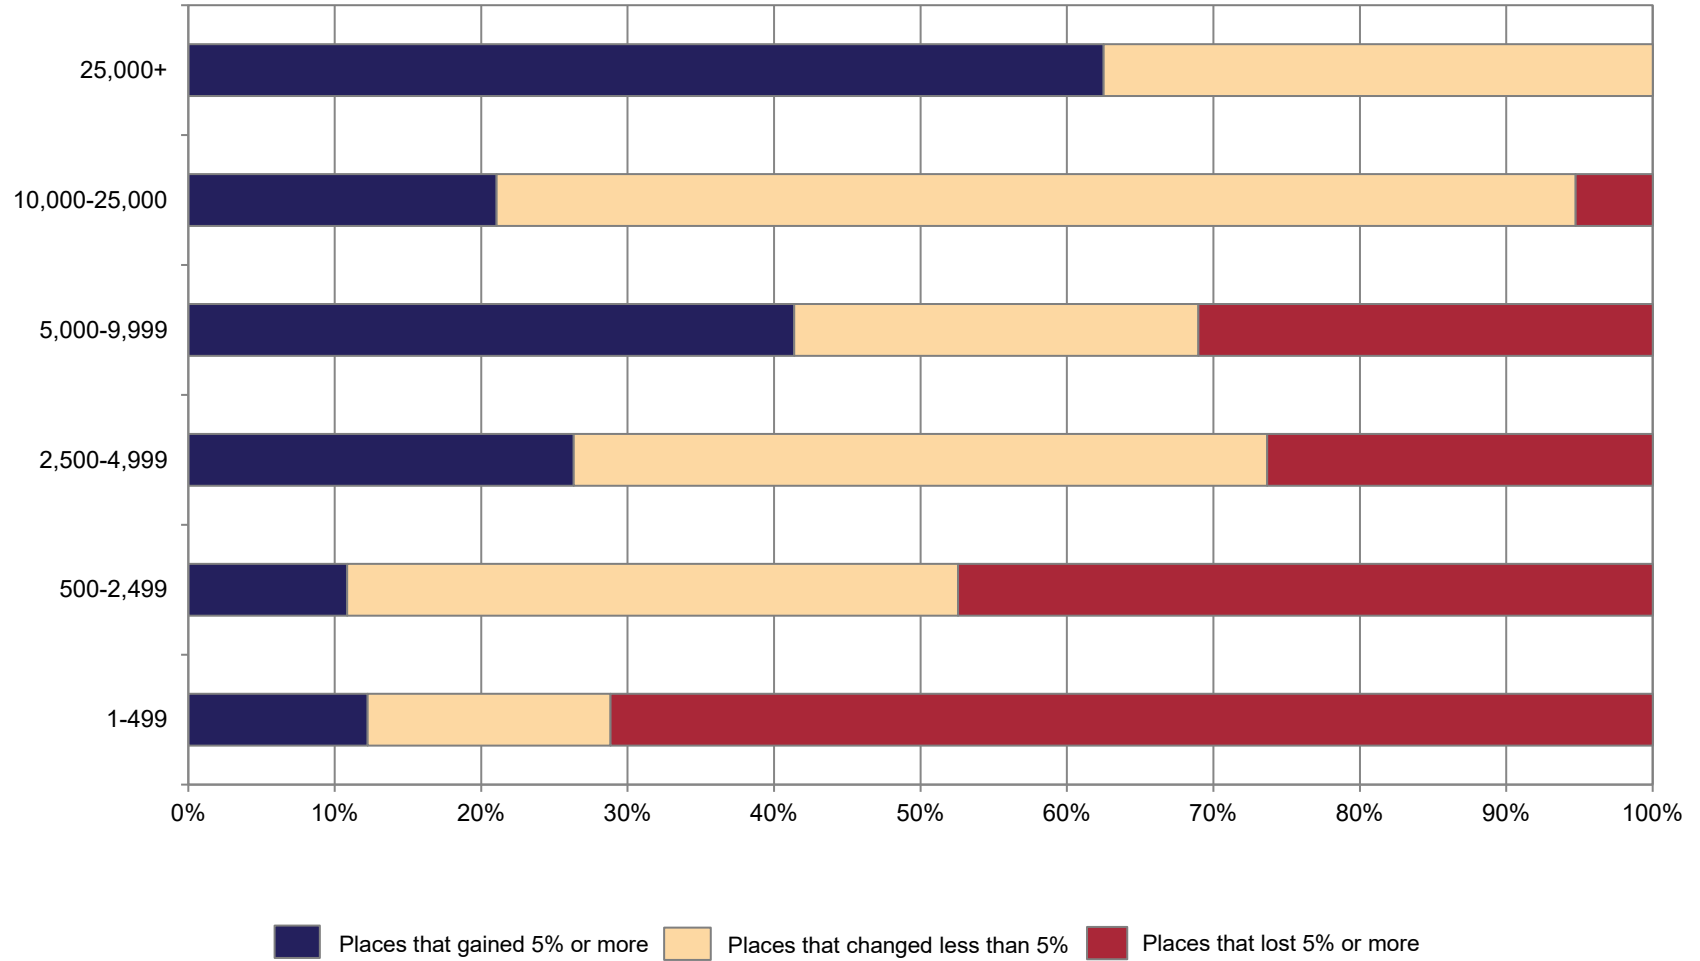

Population Change in Kansas, by Size of Place, 2010-2020

Population of Place in 2020

Source: Institute for Policy & Social Research, The University of Kansas; data from U.S. Census Bureau.