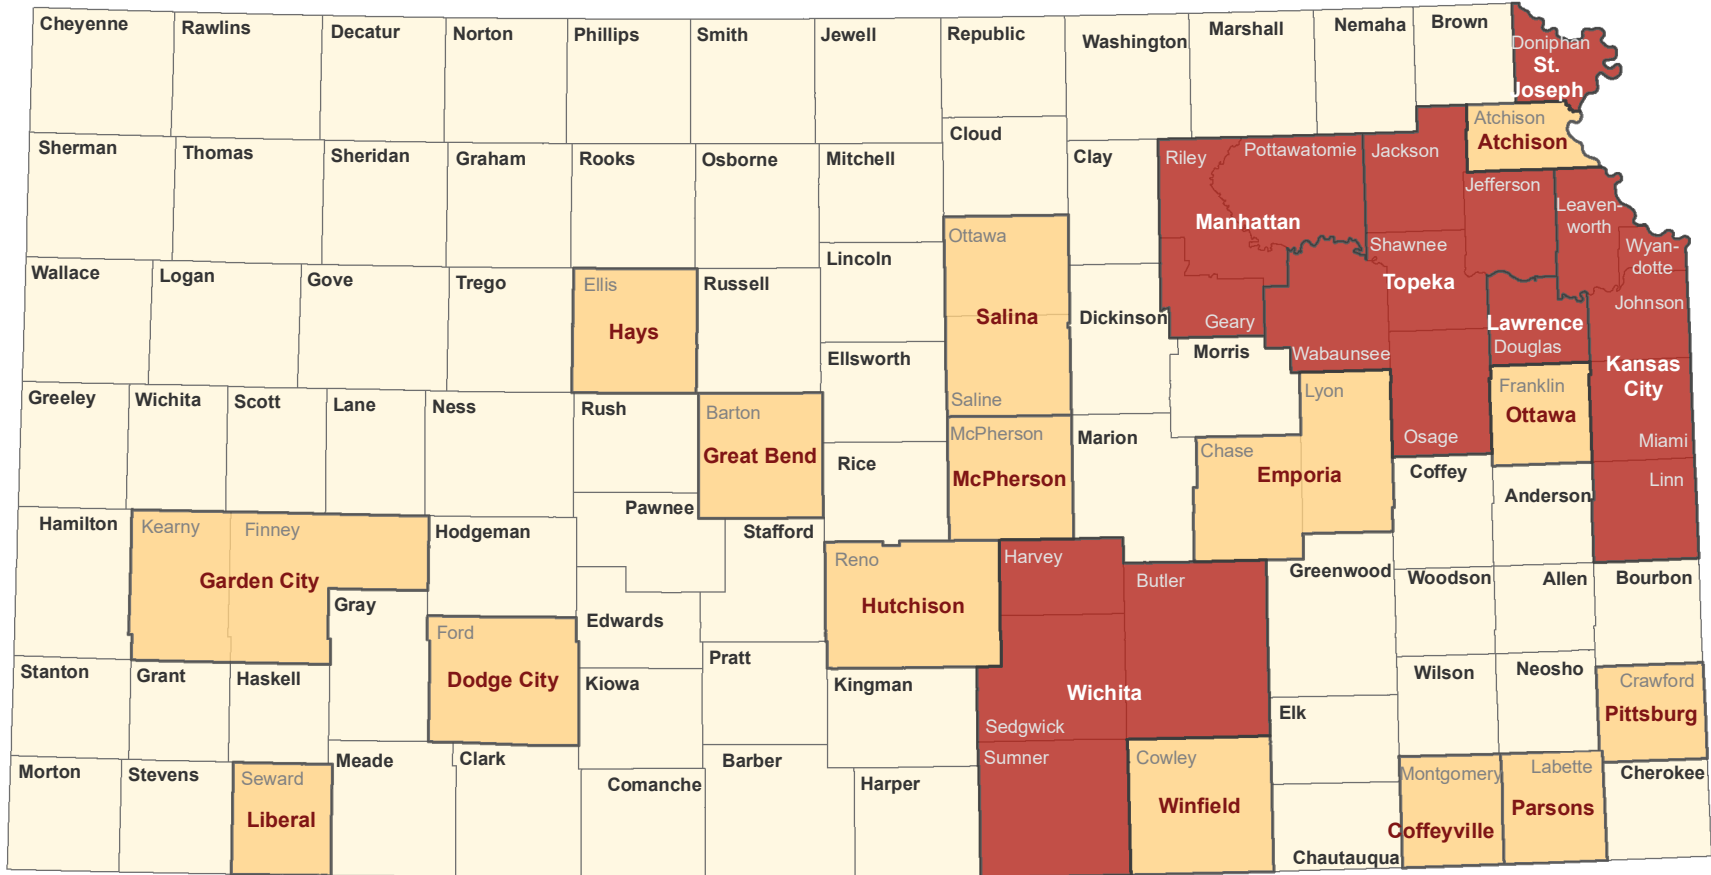

Metropolitan and Micropolitan Areas in Kansas

2010 Total Area: 82,278 square miles

2010 Total Population: 2,853,118

- Metropolitan Area (19 counties)
- Micropolitan Area (18 counties)
- Outside core-based Statistical Area (CBSA) (68 counties)