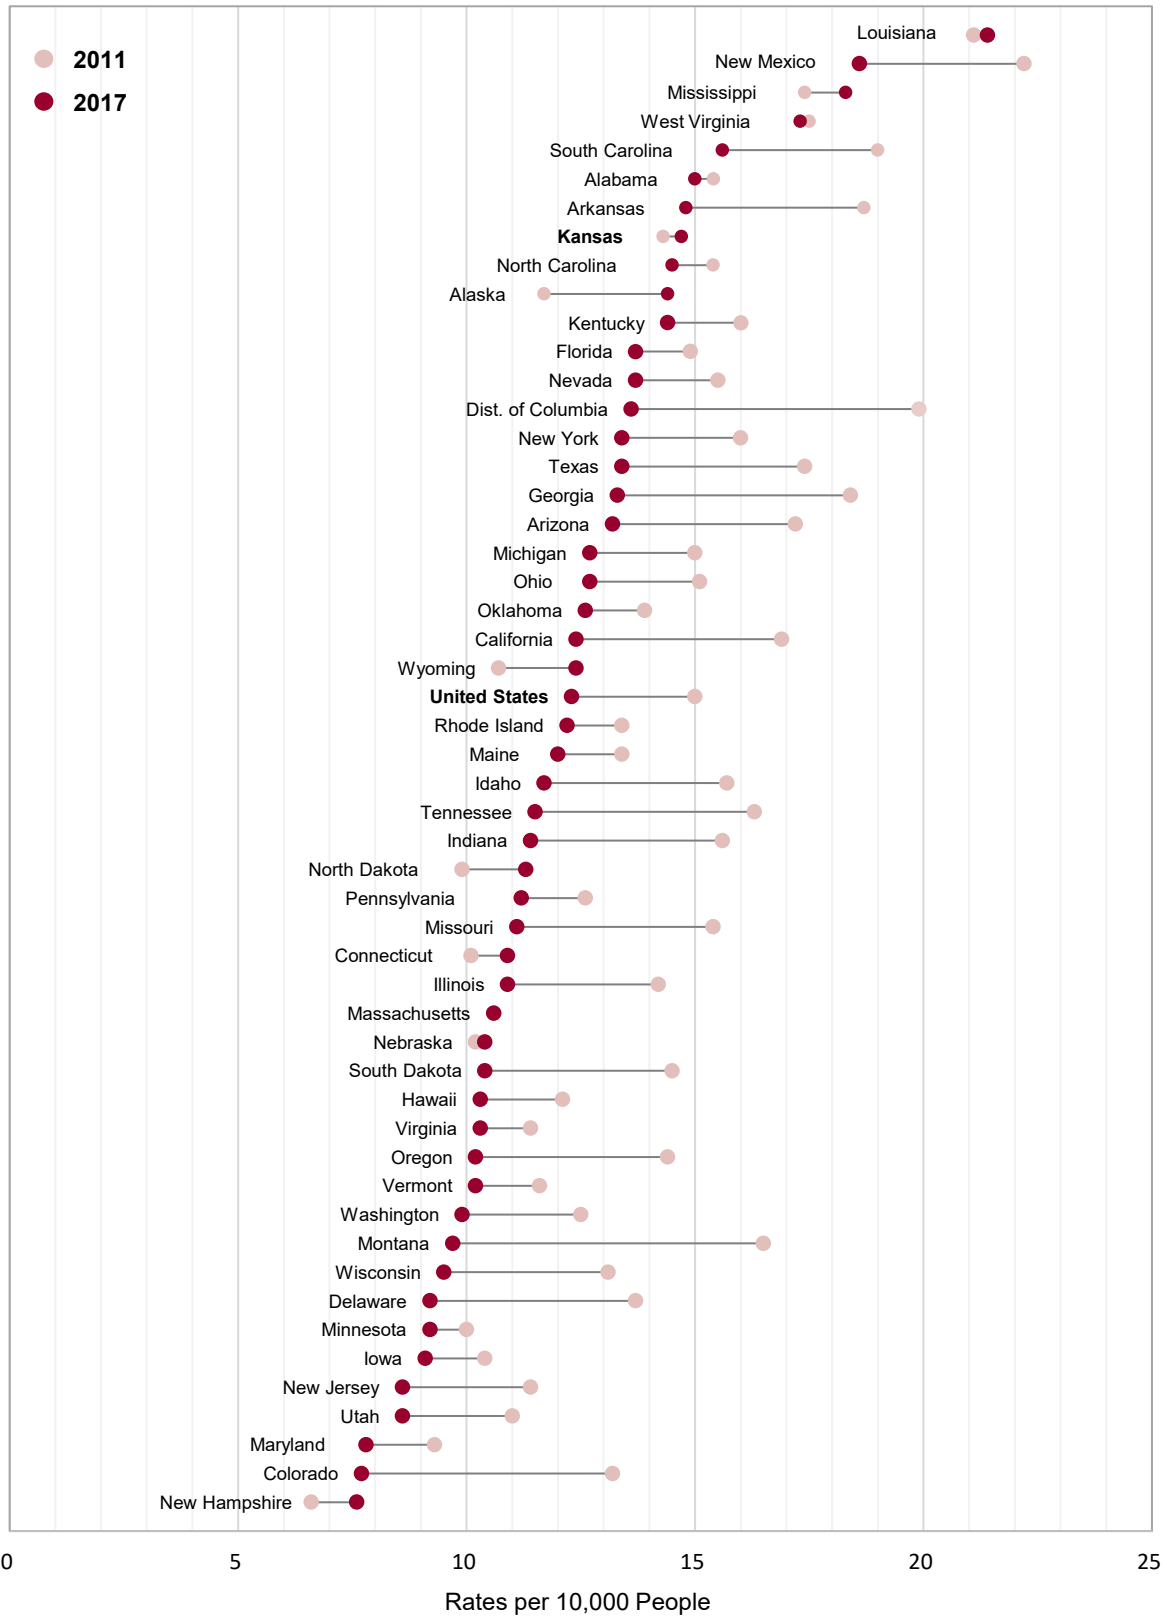

Poverty Rates by State, 2011 and 2017

Source: Institute for Policy & Social Research, The University of Kansas; data from U.S. Census Bureau.