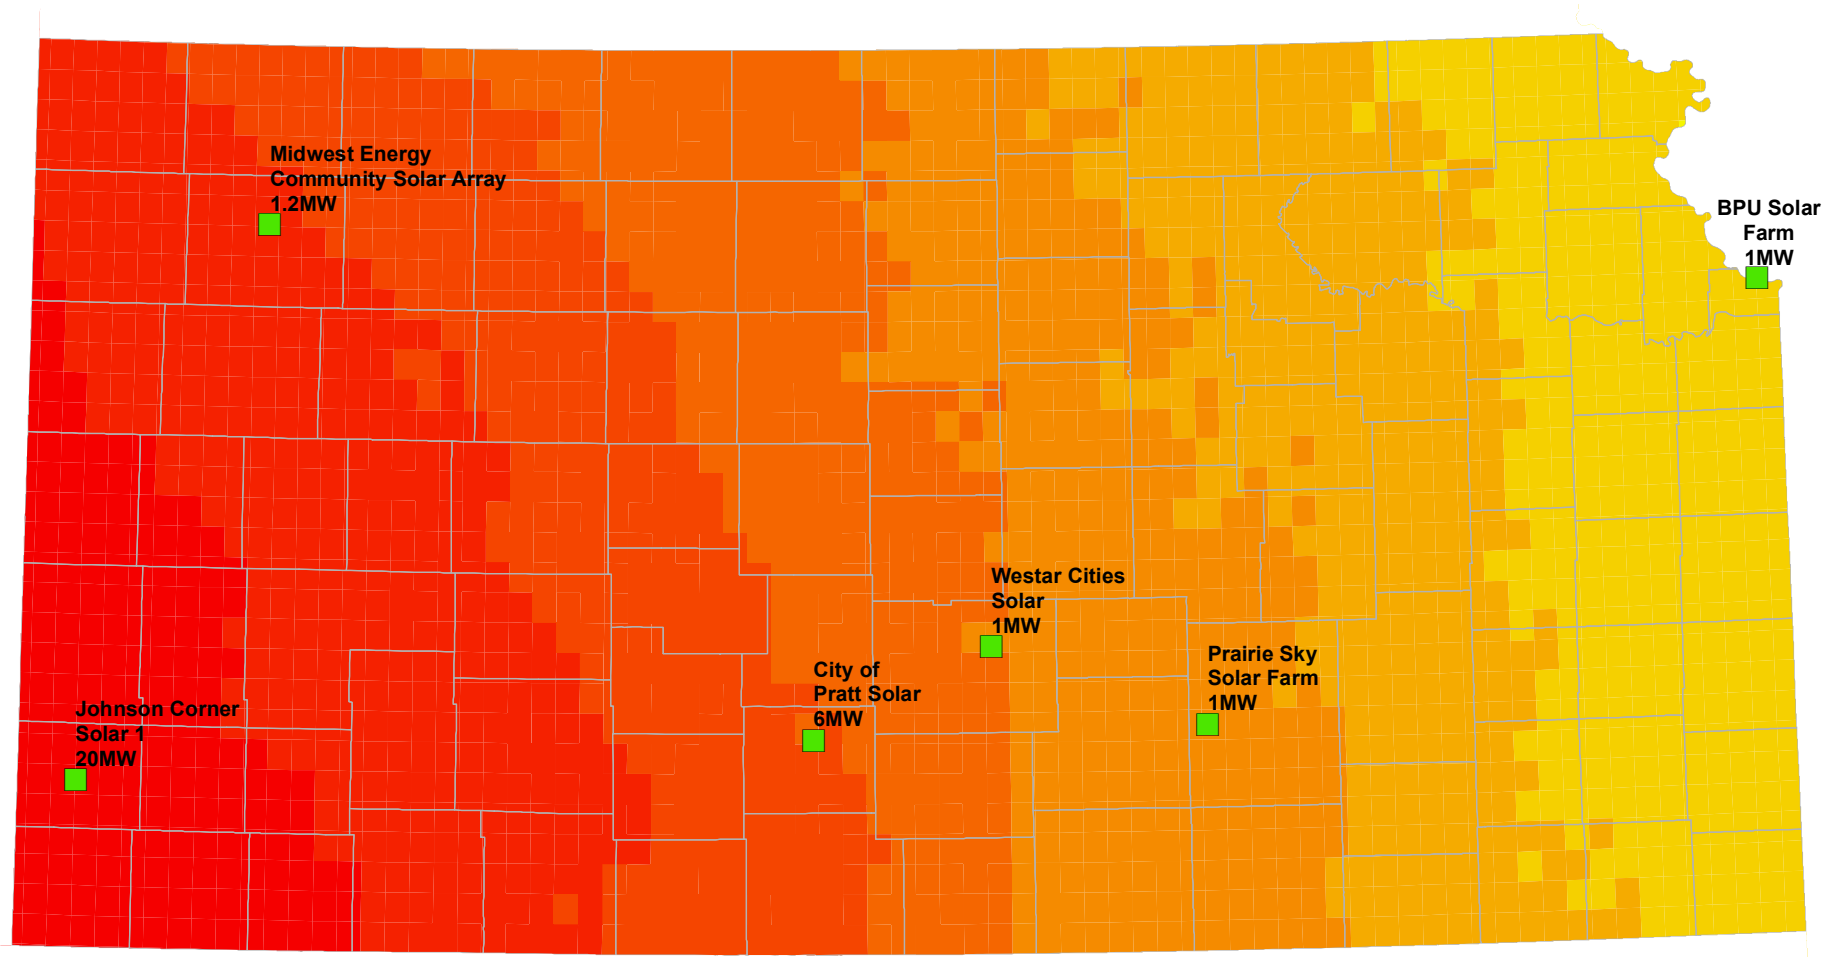

## Solar Farms and Direct Normal Solar Resource in Kansas

Source: Institute for Policy & Social Research, The University of Kansas; data from the National Renewable Energy Laboratory with solar farm data from the U.S. Energy Information Administration.

MW - megawatts