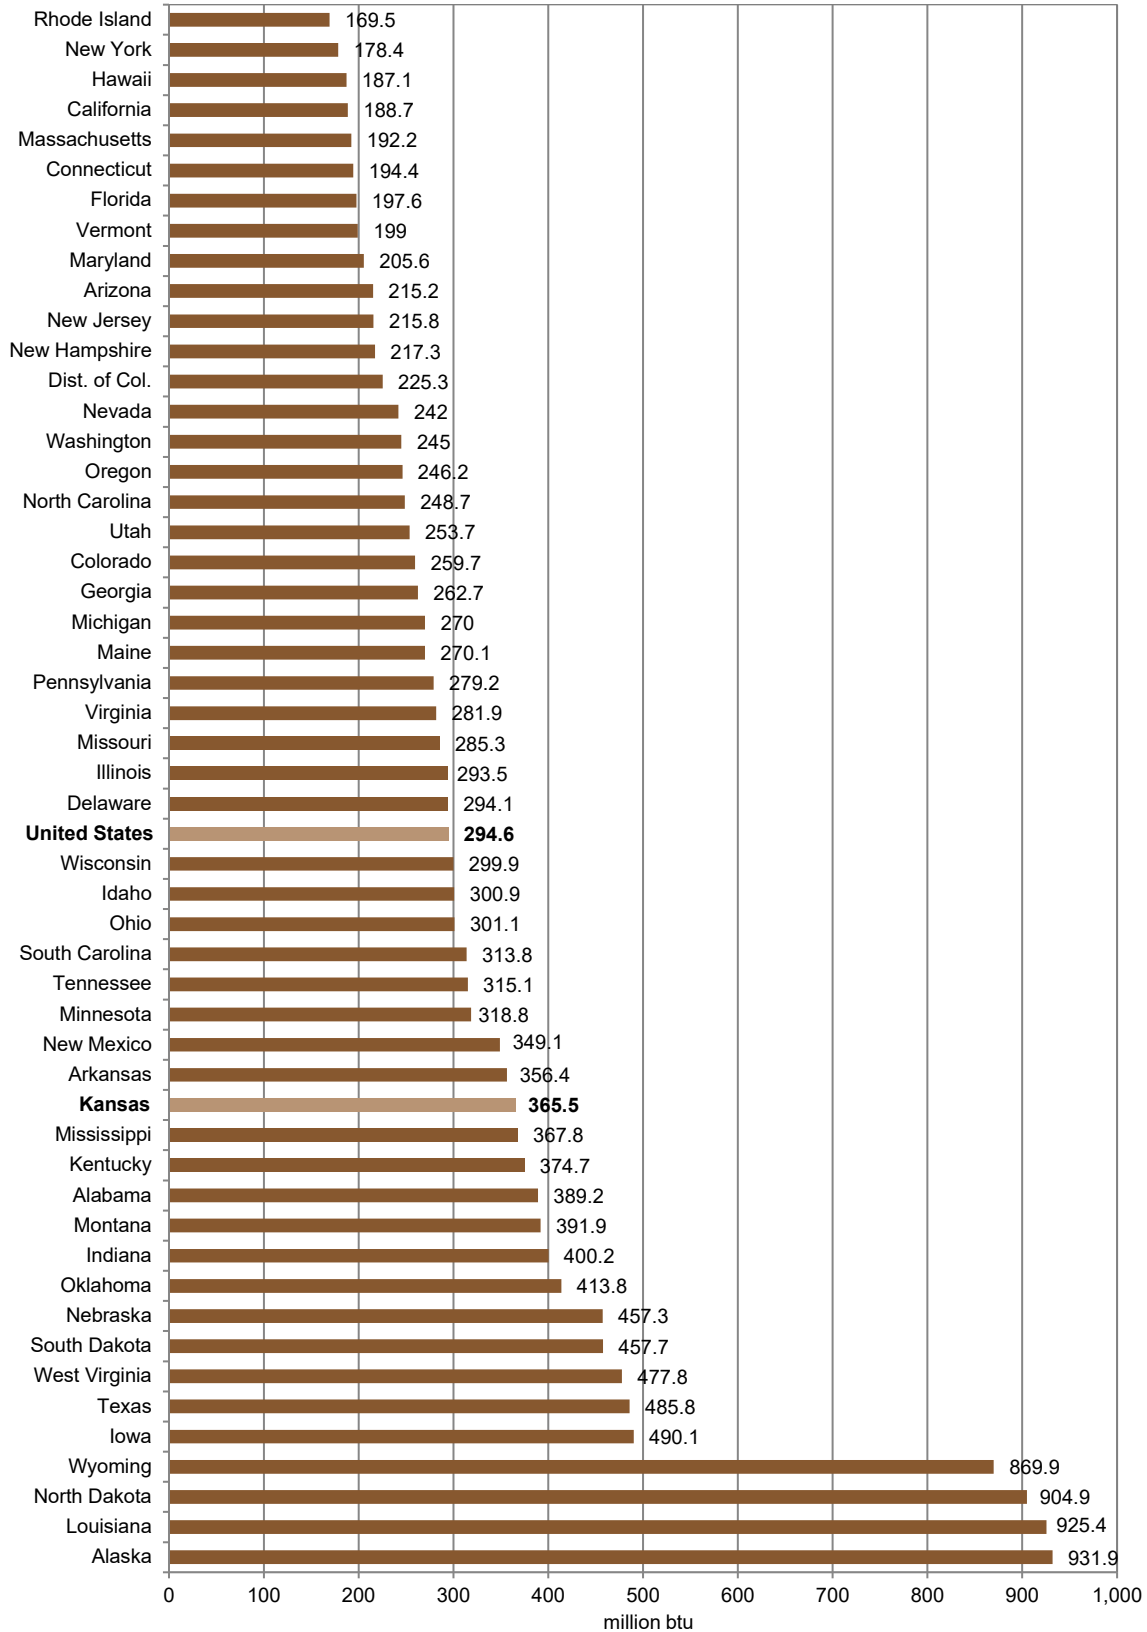

Per Capita Energy Consumption by State, 2021

Source: Institute for Policy & Social Research, The University of Kansas; data from the U.S. Department of Energy.