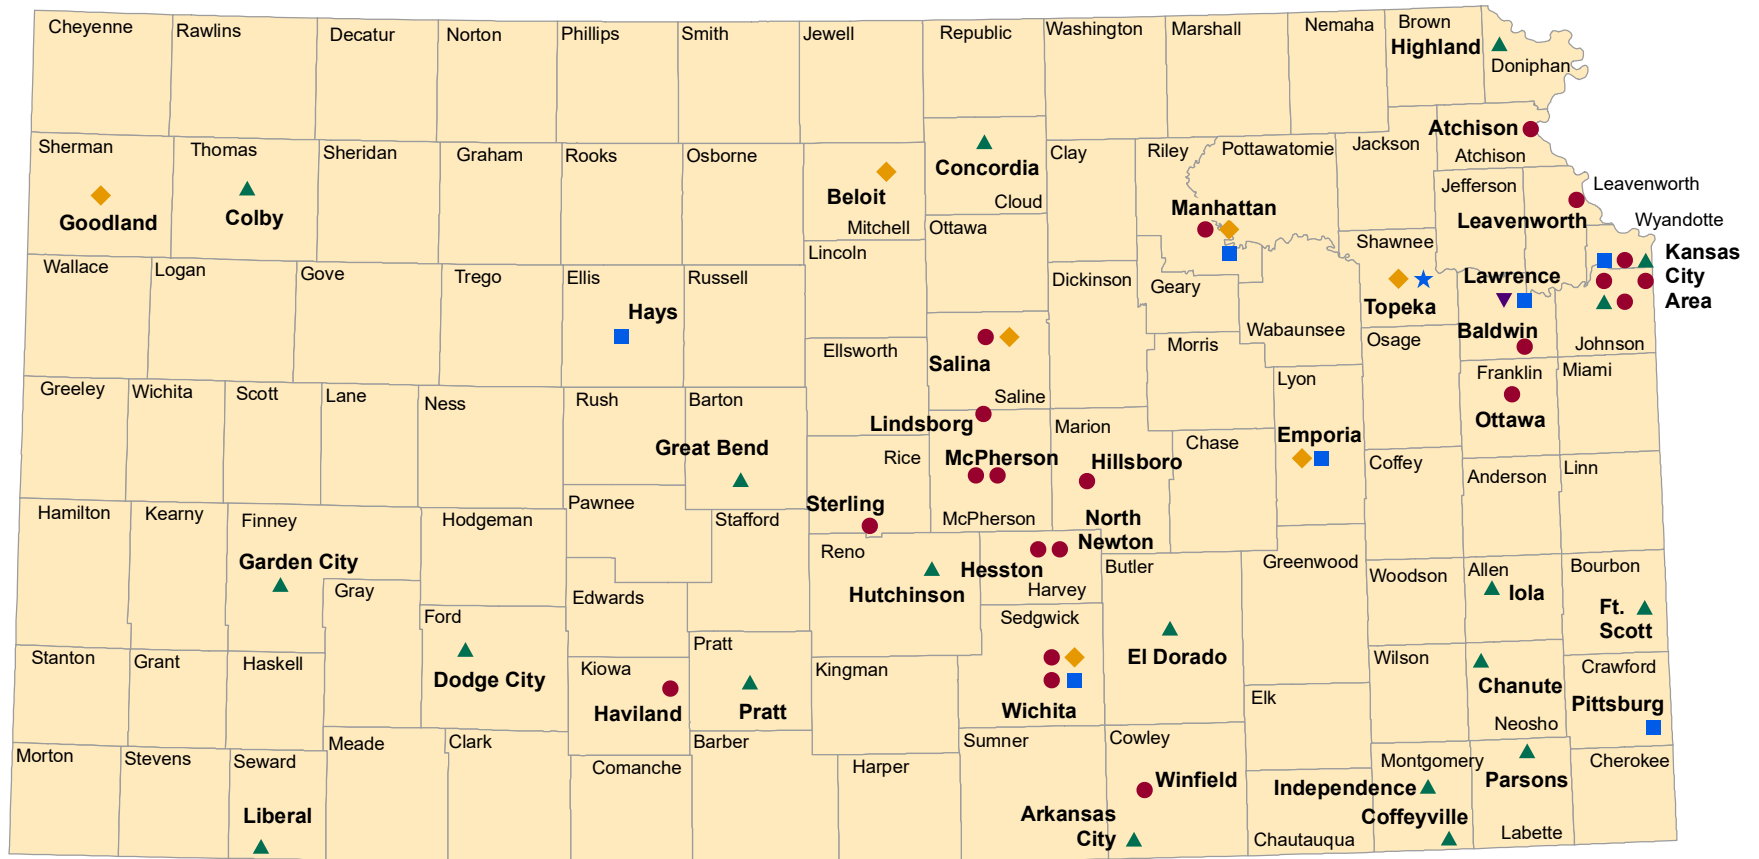

Location of Higher Educational Institutions in Kansas Fall 2021

Source: Institute for Policy & Social Research, The University of Kansas; data from The Kansas Board of Regents.

- | | |
|-------------------------------------|---------------------|
| ▼ Federally-Funded University | ▲ Community College |
| ● Independent College or University | ■ State University |
| ★ Municipal University | ◆ Technical College |