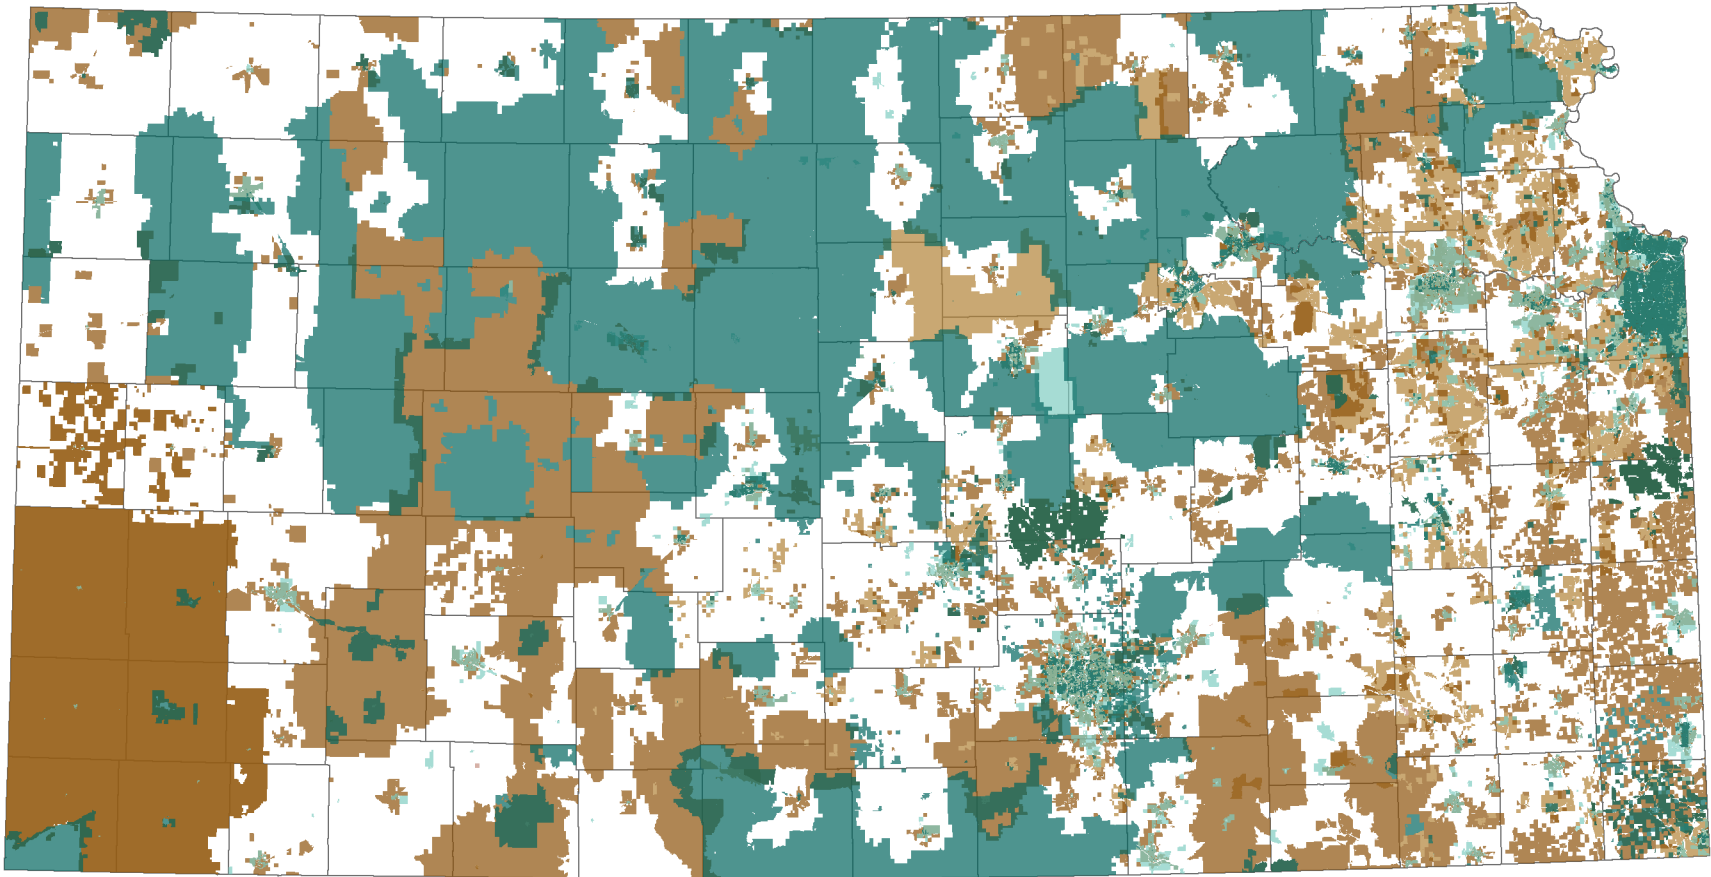

Broadband Availability in Kansas, 2019

Source: Institute for Policy & Social Research, The University of Kansas; data from Federal Communications Commission (March 31, 2020).

Technology Type

- Optical Carrier/Fiber
- Cable Modem
- Asymmetric xDSL, AD DSL2, AD DSL2+
- VDSL
- Symmetric xDSL
- Other Copper Wire