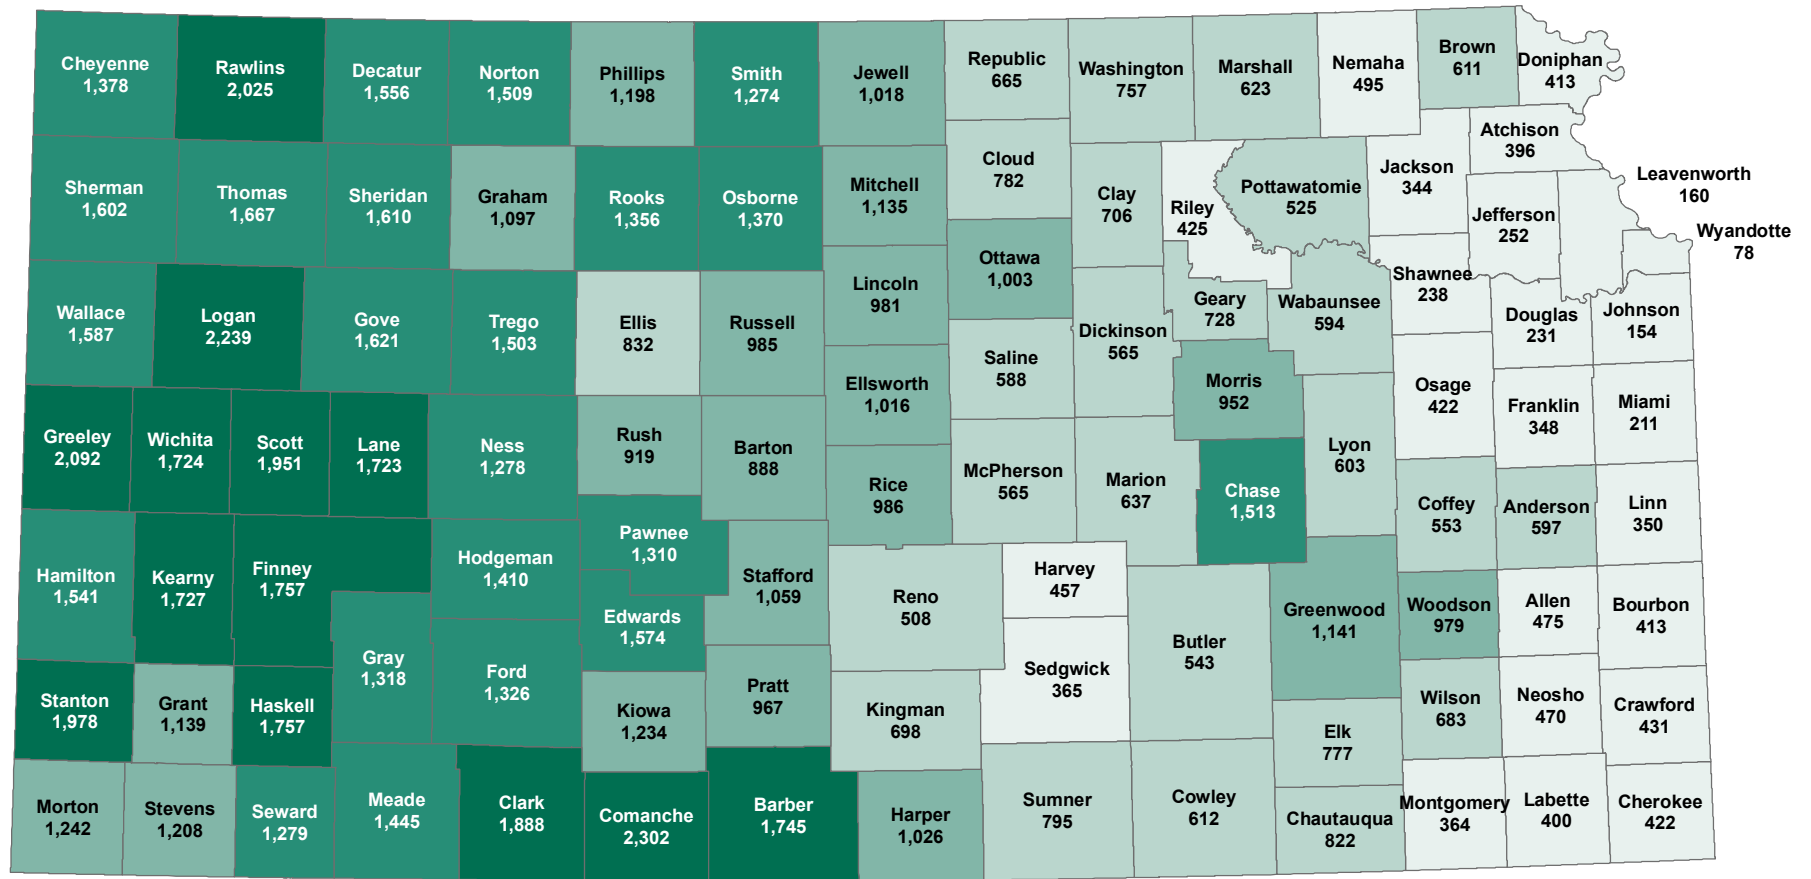

## Average Size of Farm in Kansas, by County, 2017

State: 781

Source: Institute for Policy & Social Research, The University of Kansas; data from U.S. Department of Agriculture, 2017 Census of Agriculture.

### Number of Acres