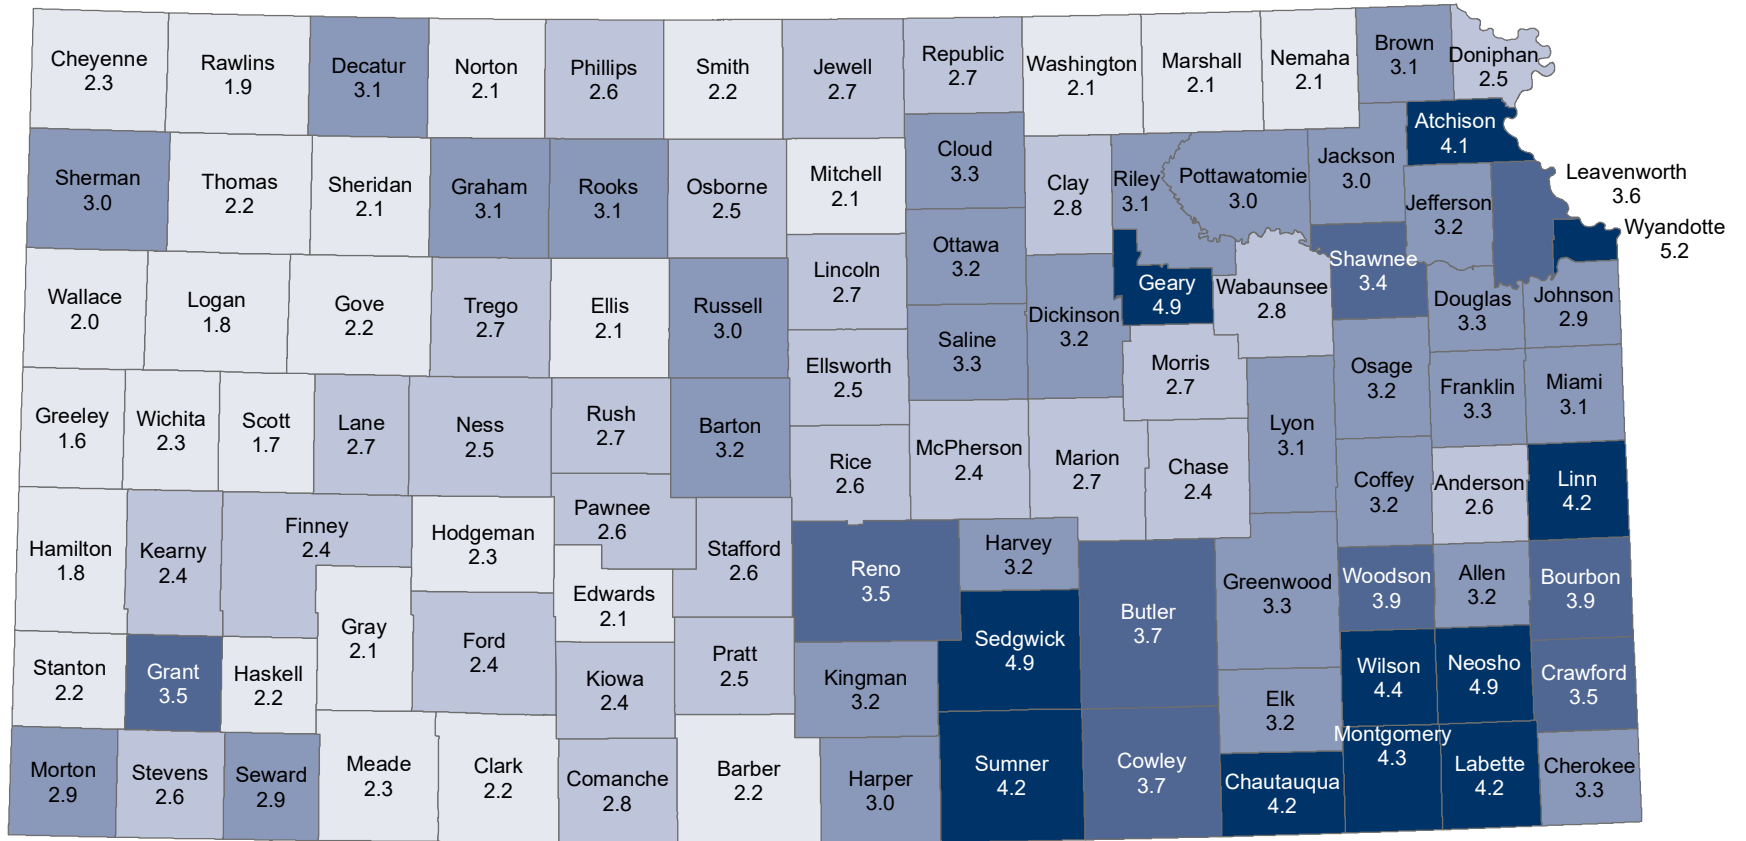

Unemployment Rate in Kansas, by County September 2021

Source: Institute for Policy & Social Research, The University of Kansas;
data from Kansas Department of Labor.