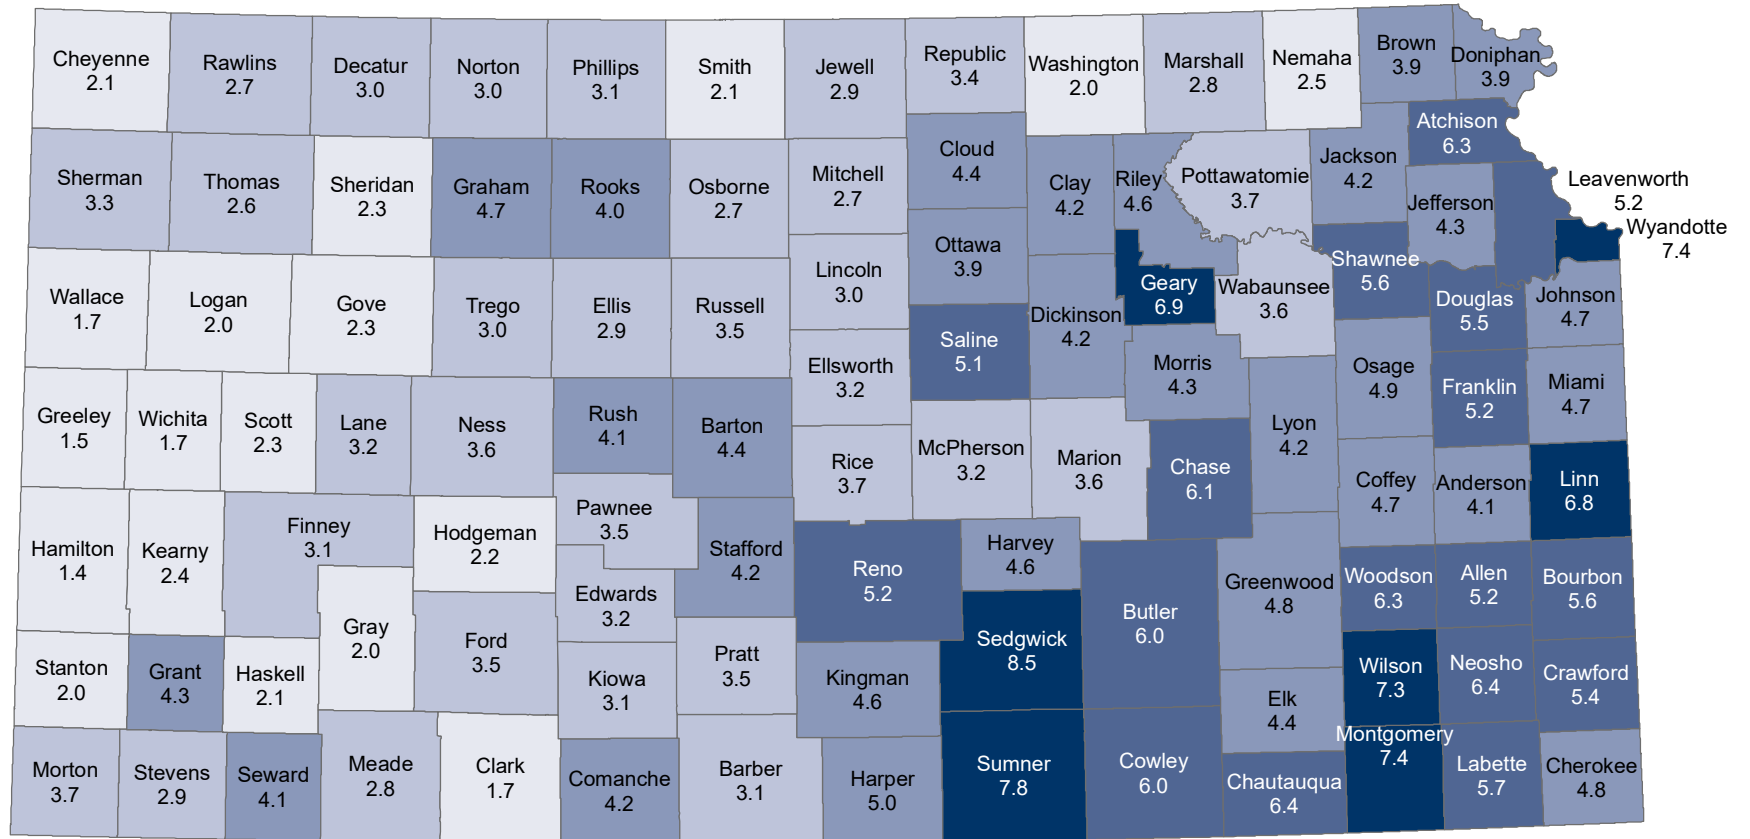

Unemployment Rate in Kansas, by County September 2020

Source: Institute for Policy & Social Research, The University of Kansas;
data from Kansas Department of Labor.

Unemployment Rate