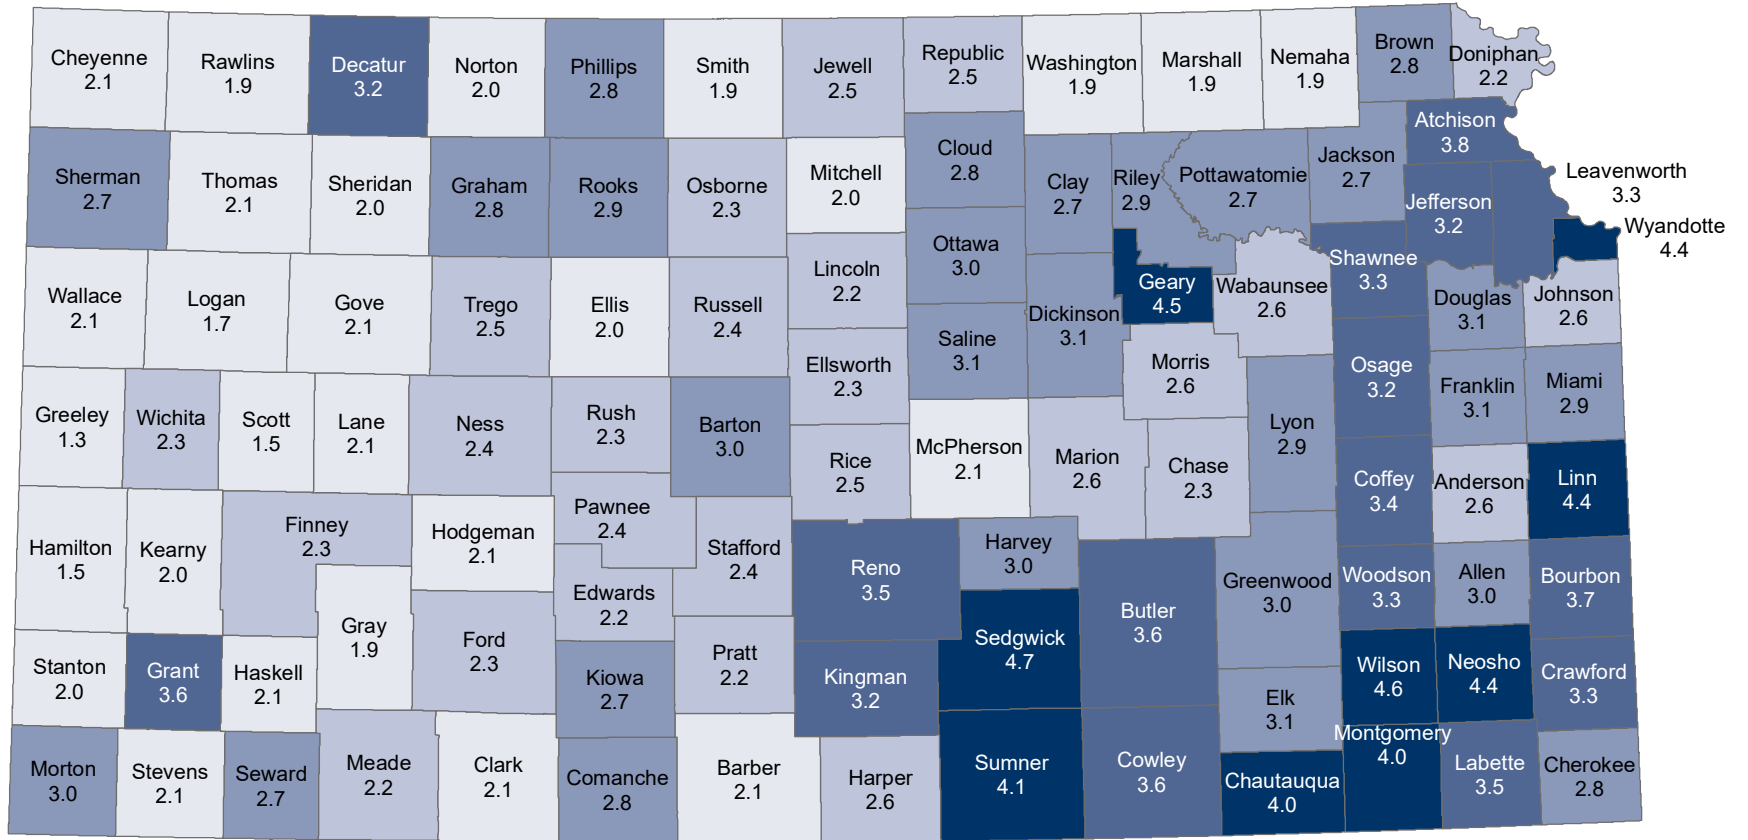

## Unemployment Rate in Kansas, by County October 2021

Source: Institute for Policy & Social Research, The University of Kansas; data from Kansas Department of Labor.