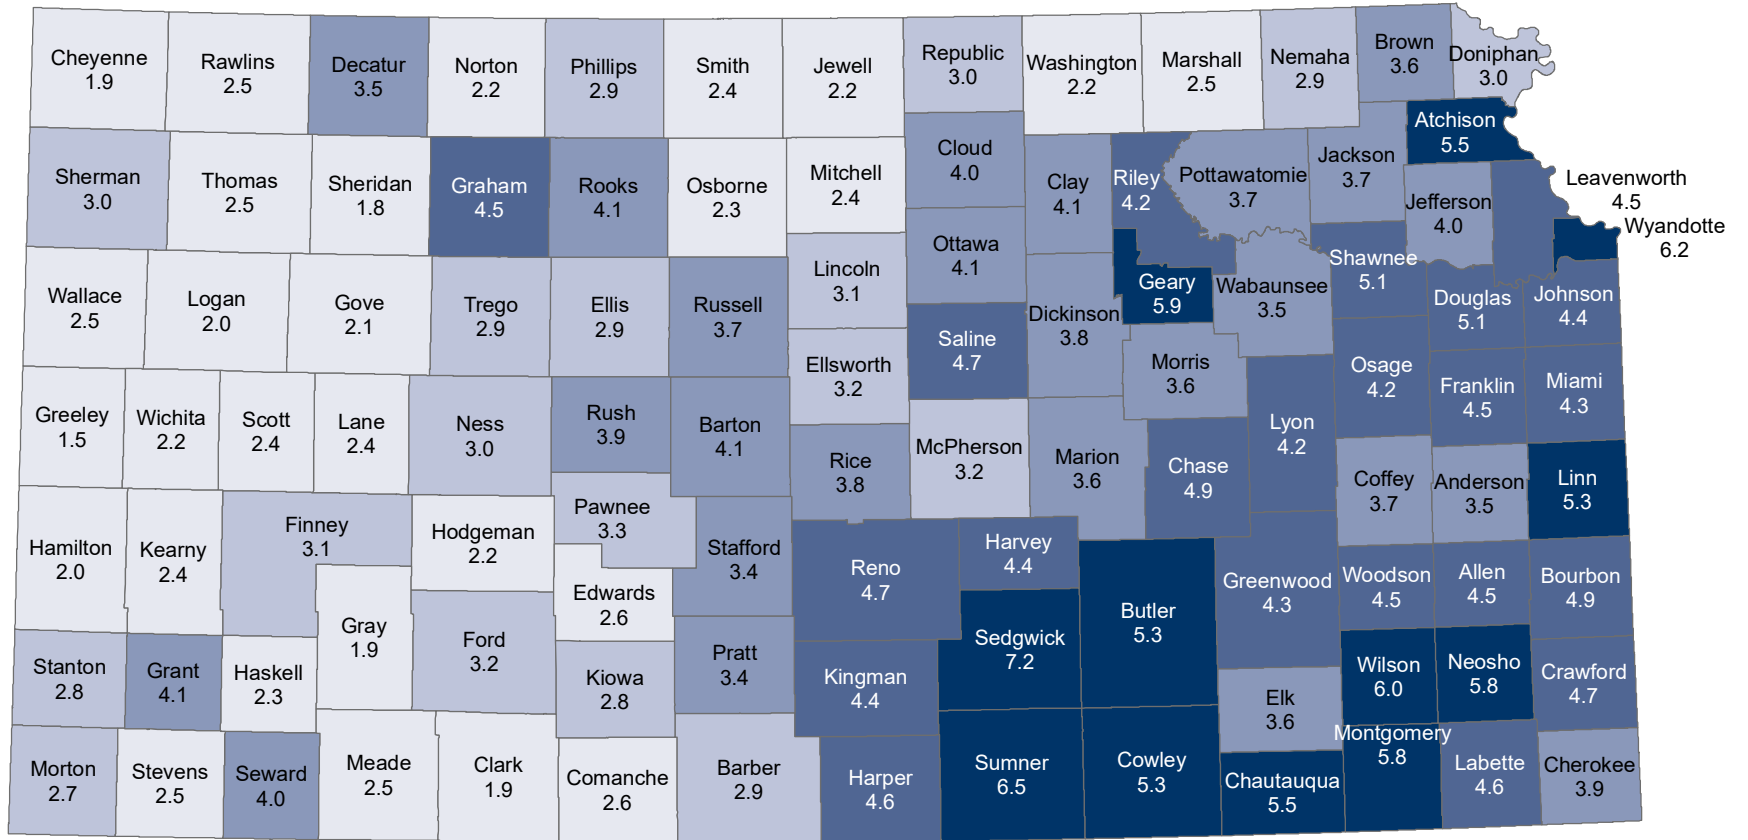

Unemployment Rate in Kansas, by County October 2020

Source: Institute for Policy & Social Research, The University of Kansas;
data from Kansas Department of Labor.

Unemployment Rate