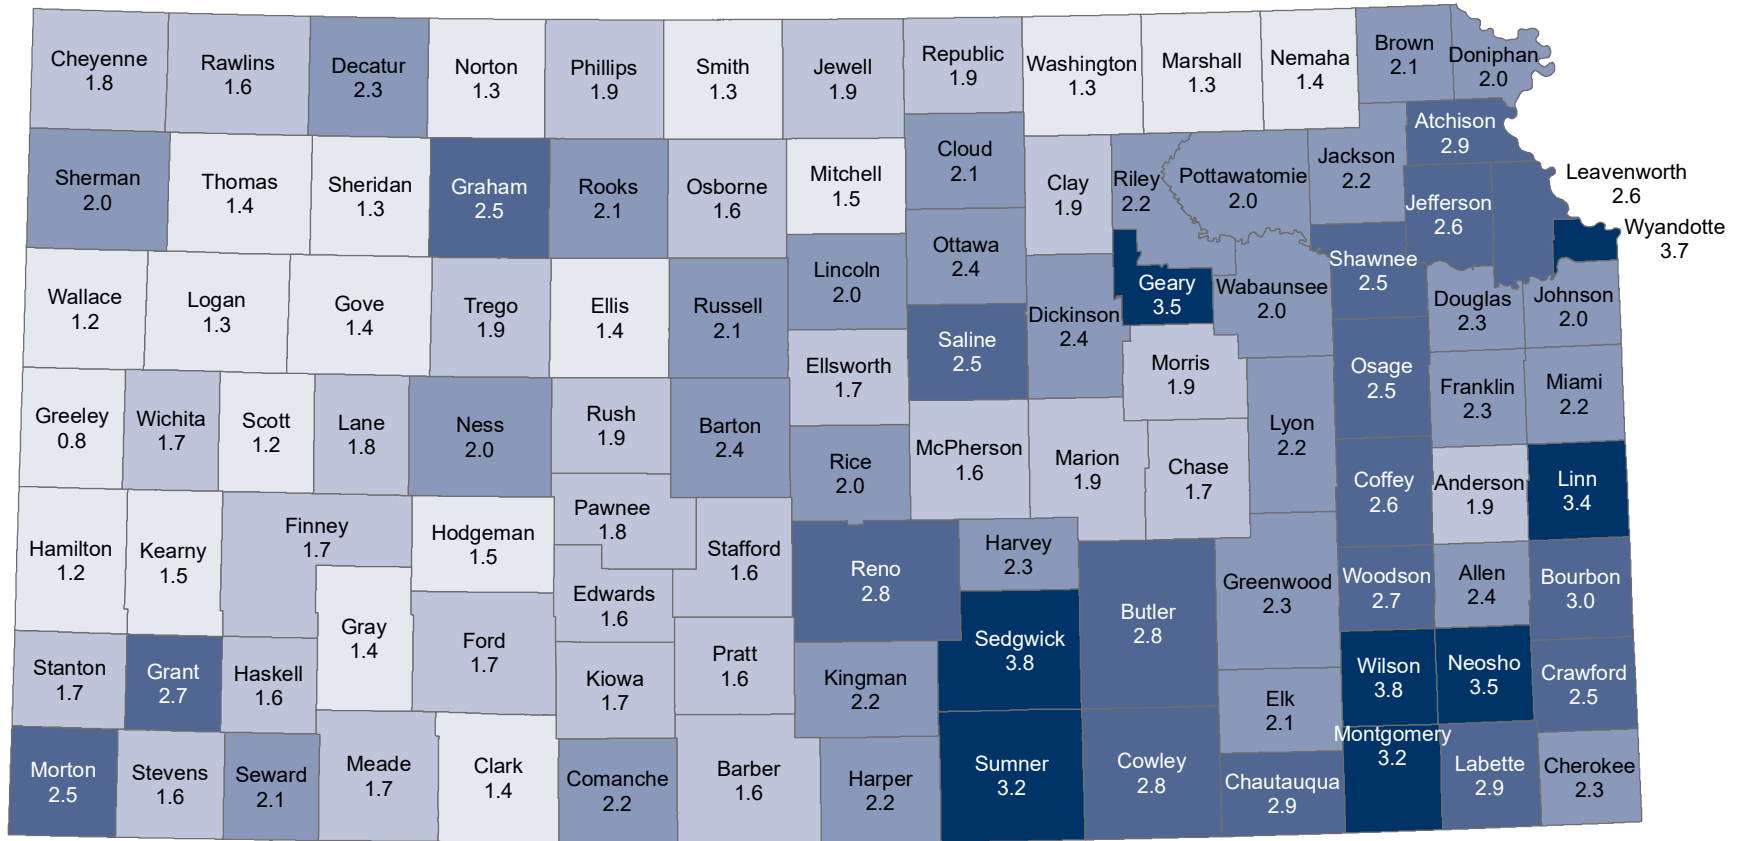

Unemployment Rate in Kansas, by County November 2021

Source: Institute for Policy & Social Research, The University of Kansas;
data from Kansas Department of Labor.