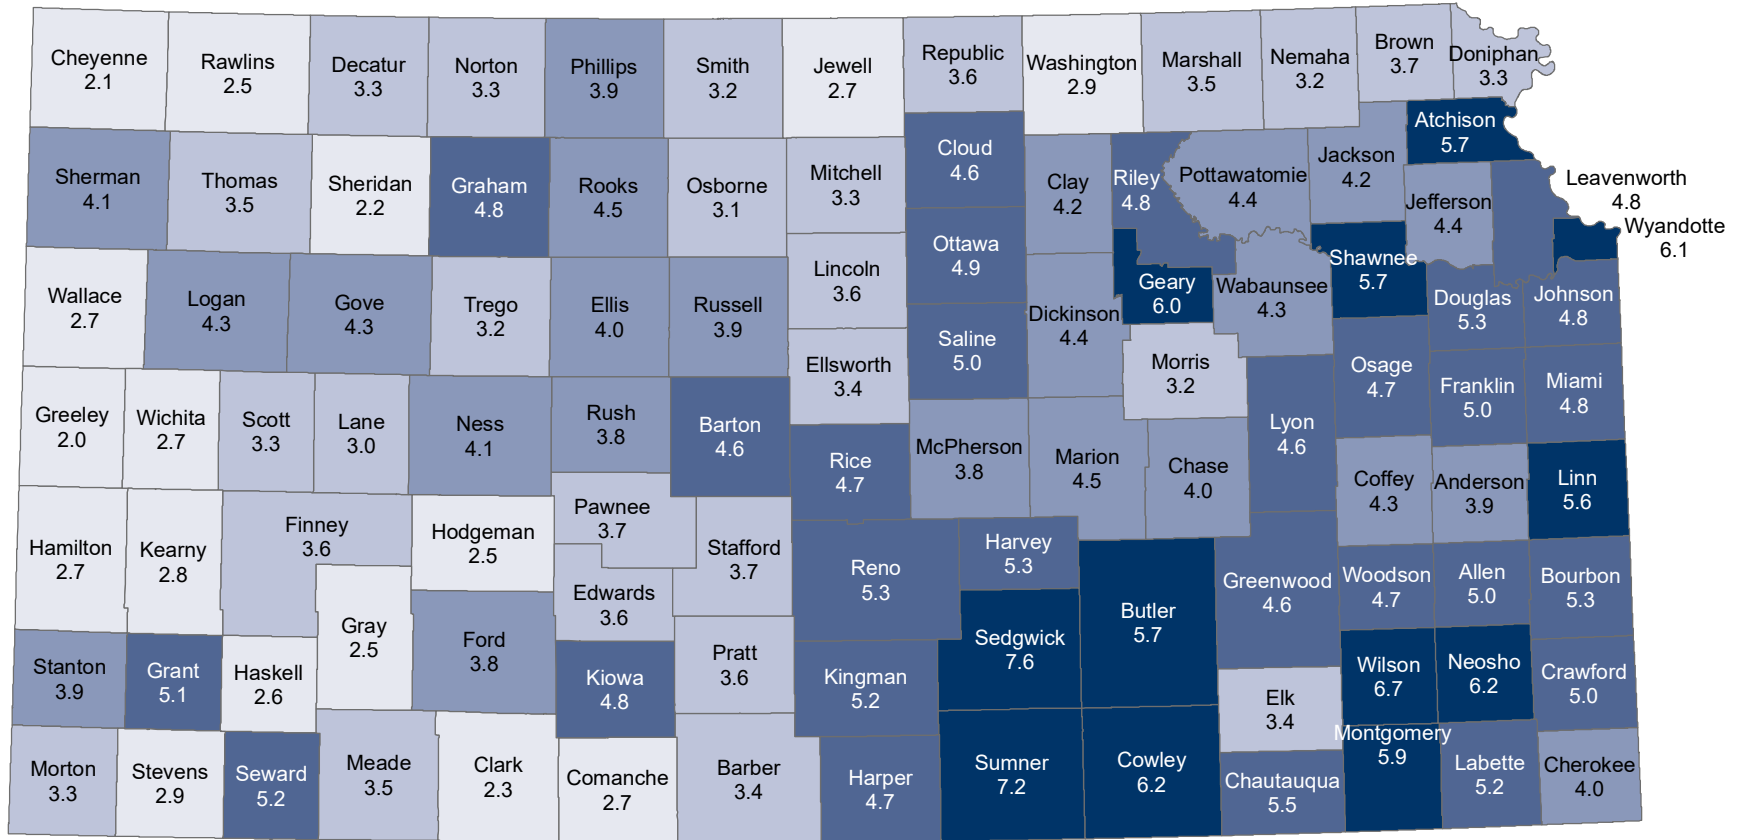

Unemployment Rate in Kansas, by County November 2020

Source: Institute for Policy & Social Research, The University of Kansas;
data from Kansas Department of Labor.

Unemployment Rate