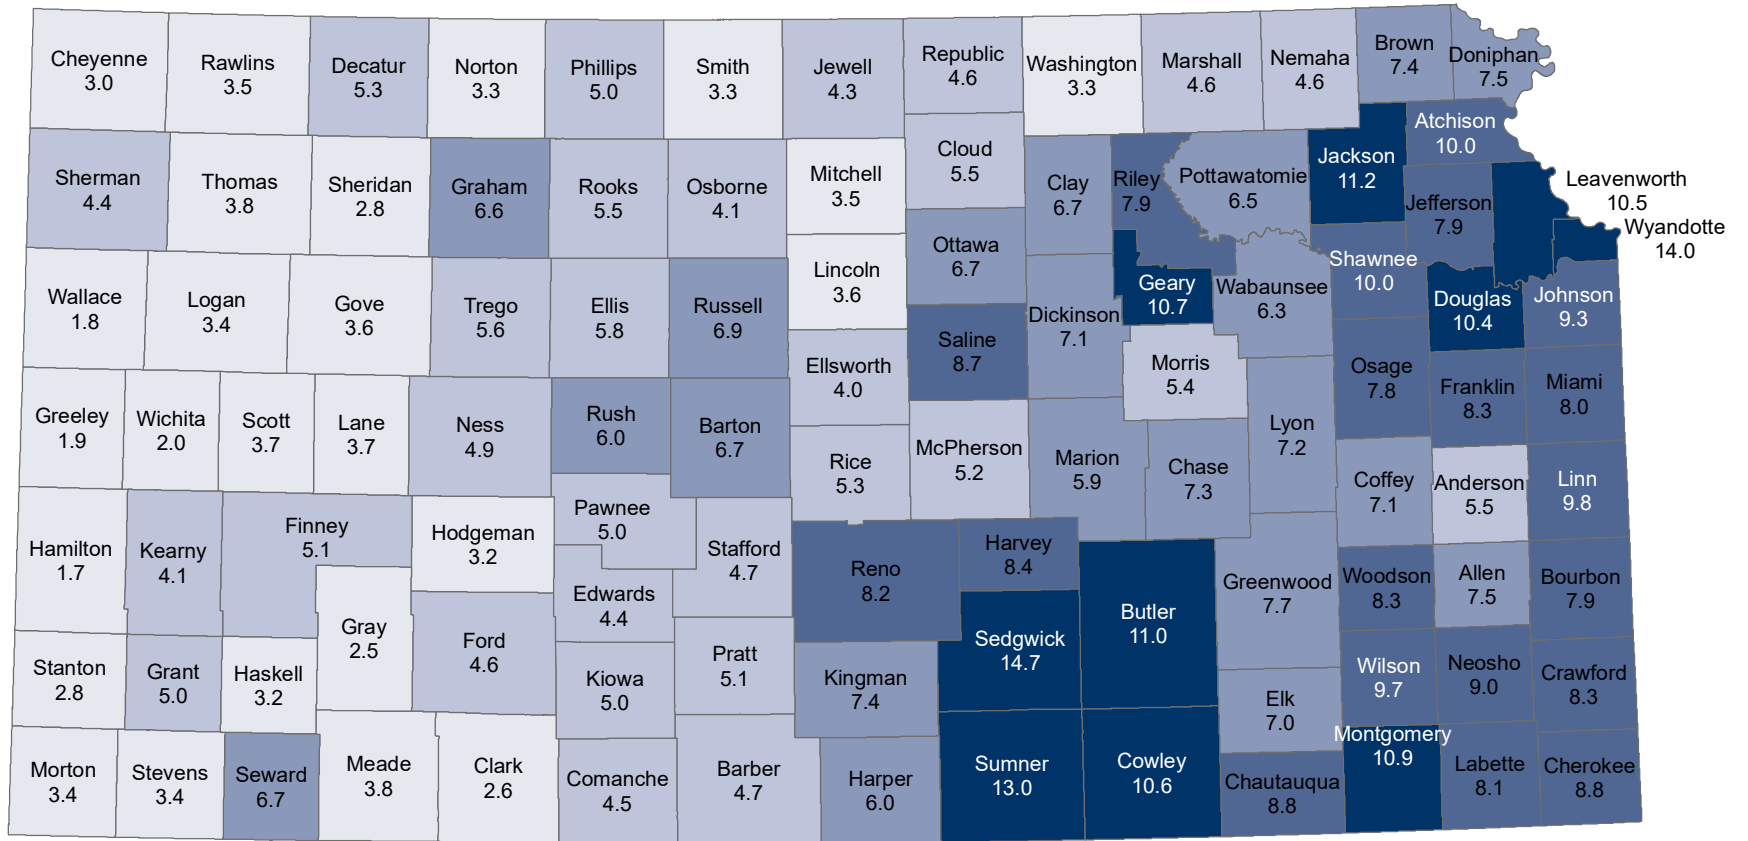

## Unemployment Rate in Kansas, by County May 2020

Source: Institute for Policy & Social Research, The University of Kansas; data from Kansas Department of Labor.

### Unemployment Rate