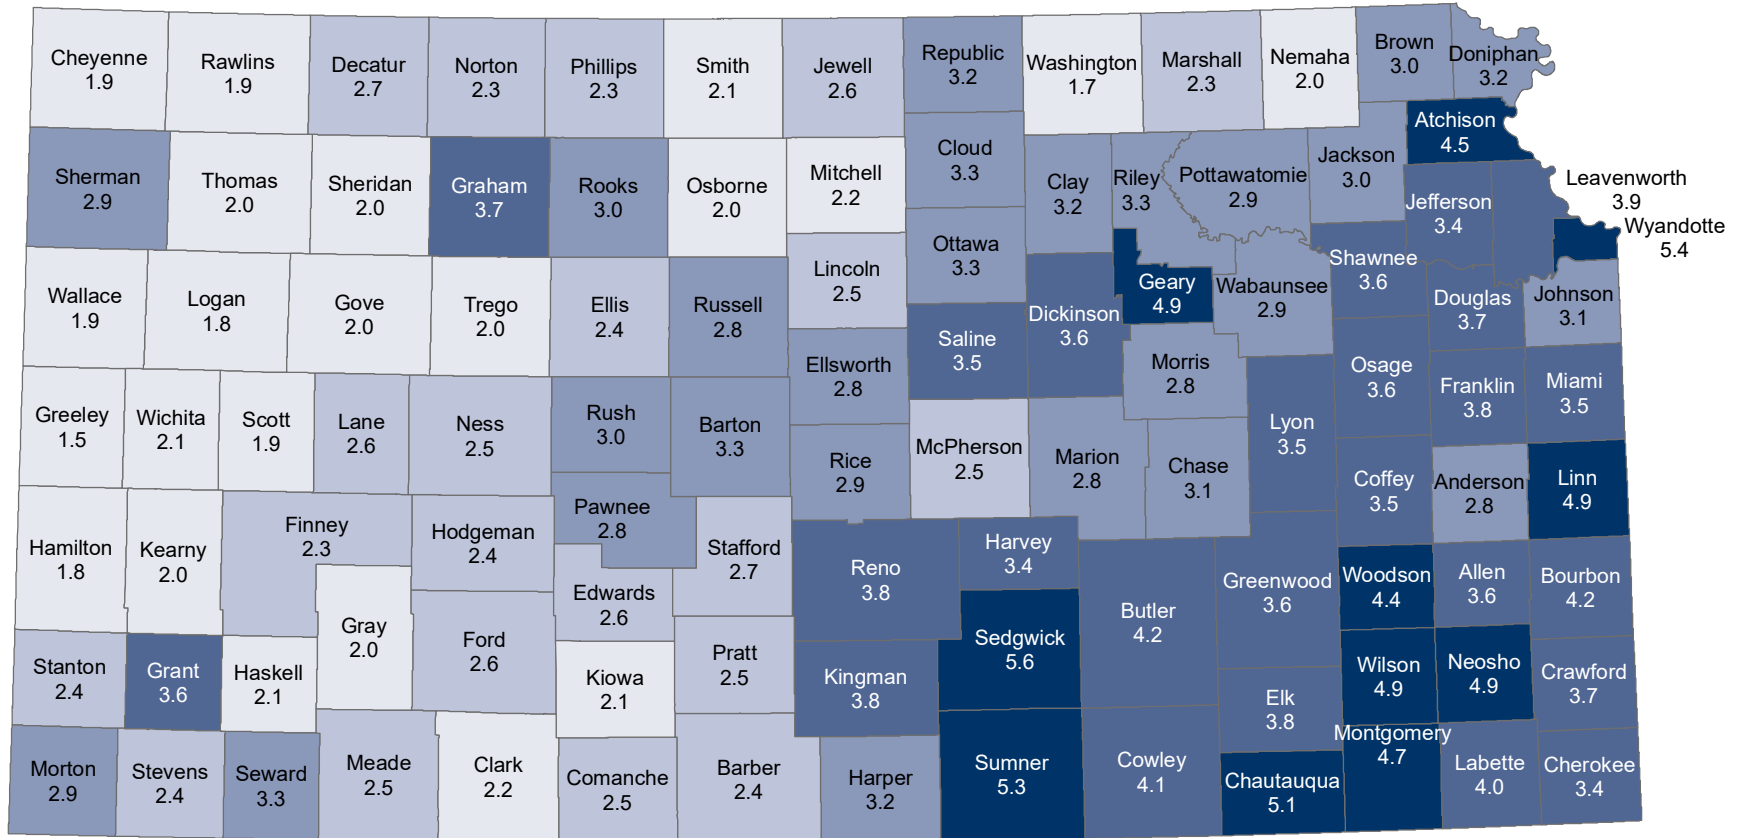

Unemployment Rate in Kansas, by County March 2021

Source: Institute for Policy & Social Research, The University of Kansas; data from Kansas Department of Labor.