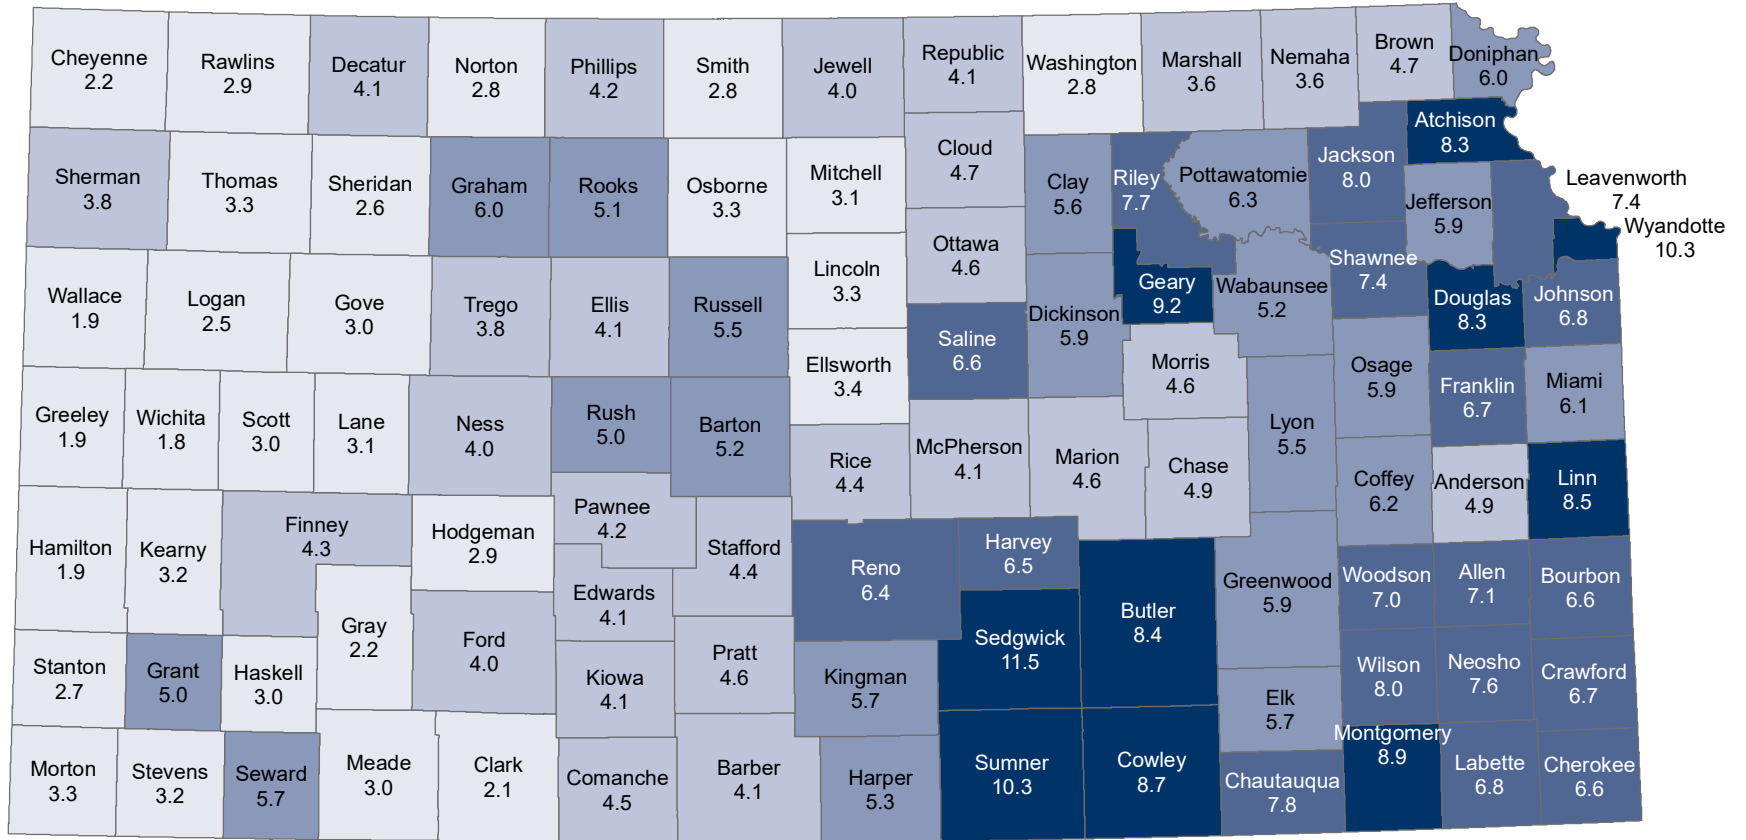

Unemployment Rate in Kansas, by County June 2020

Source: Institute for Policy & Social Research, The University of Kansas;
data from Kansas Department of Labor.

Unemployment Rate