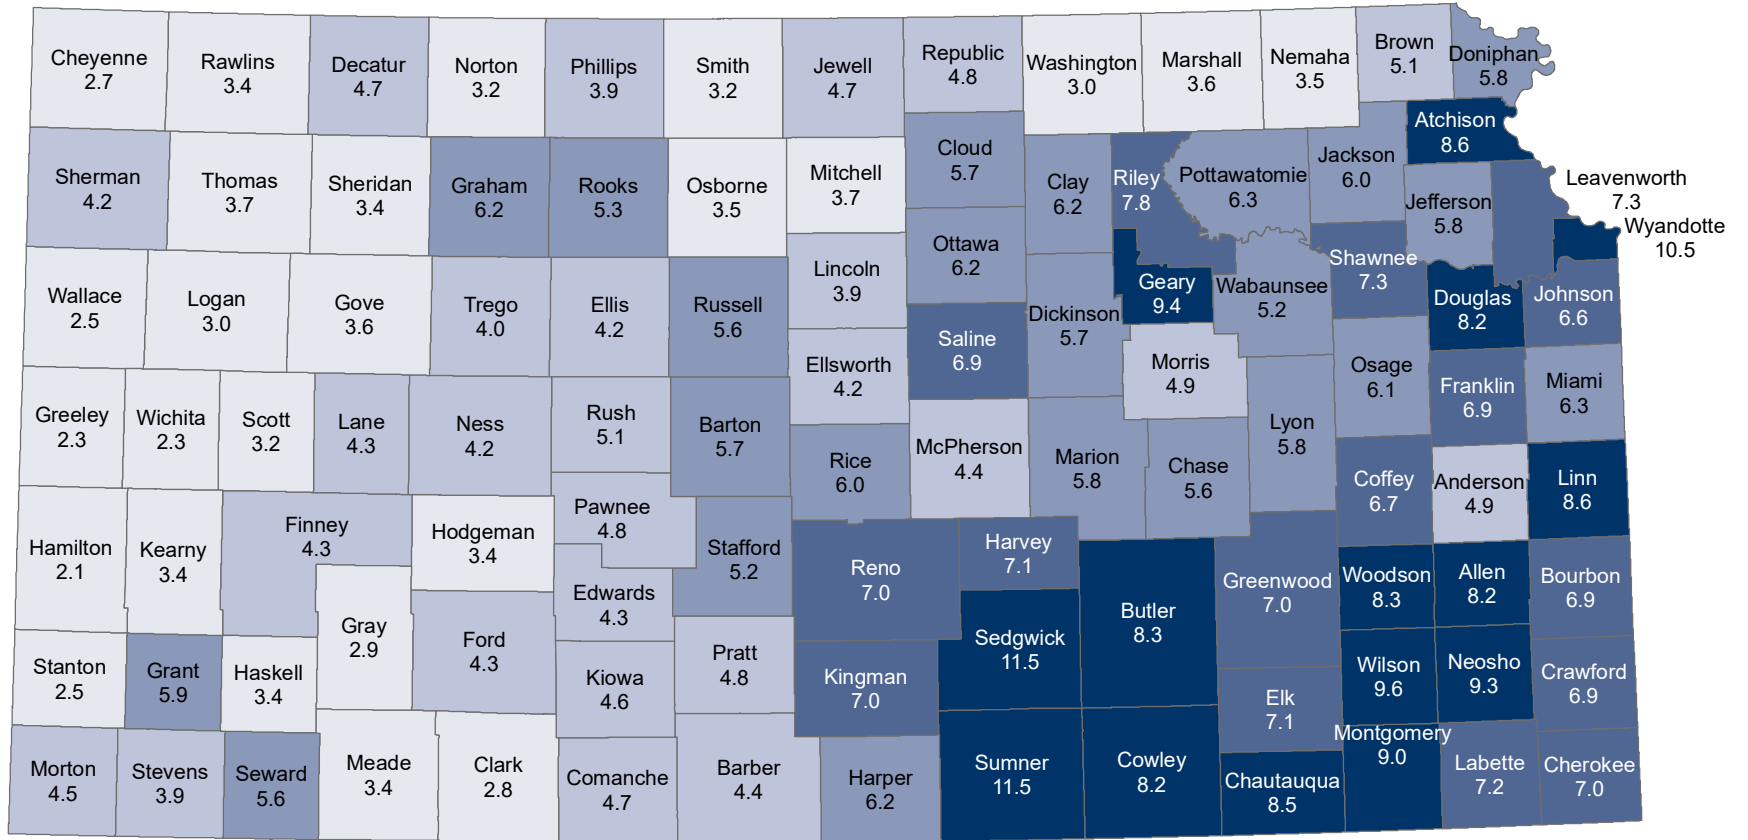

Unemployment Rate in Kansas, by County July 2020

Source: Institute for Policy & Social Research, The University of Kansas; data from Kansas Department of Labor.

Unemployment Rate