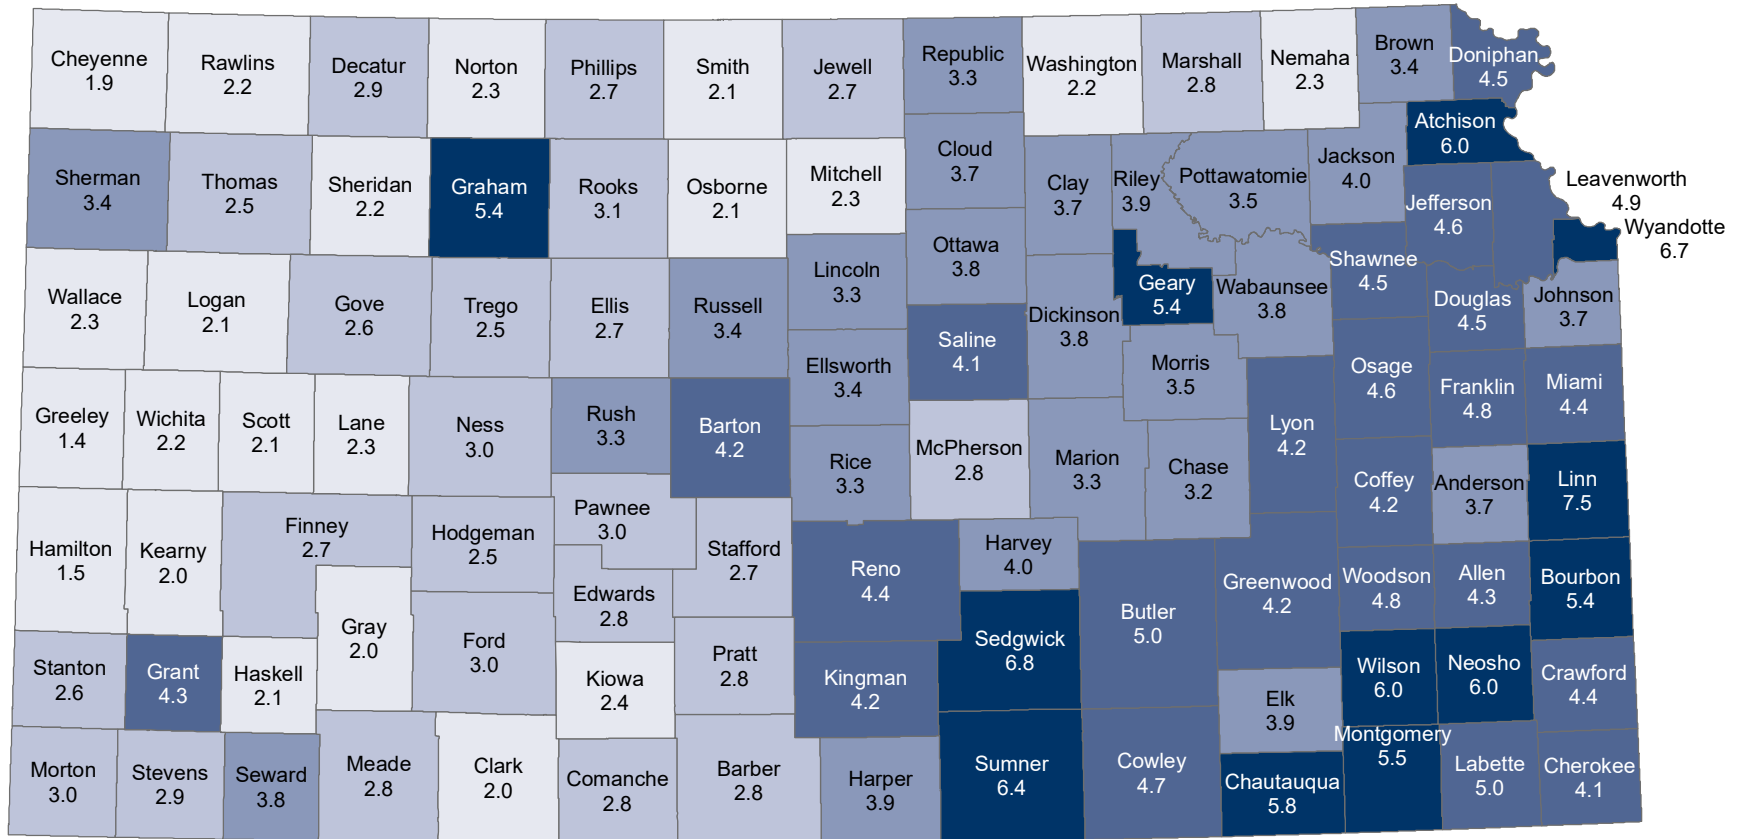

Unemployment Rate in Kansas, by County February 2021

Source: Institute for Policy & Social Research, The University of Kansas;
data from Kansas Department of Labor.