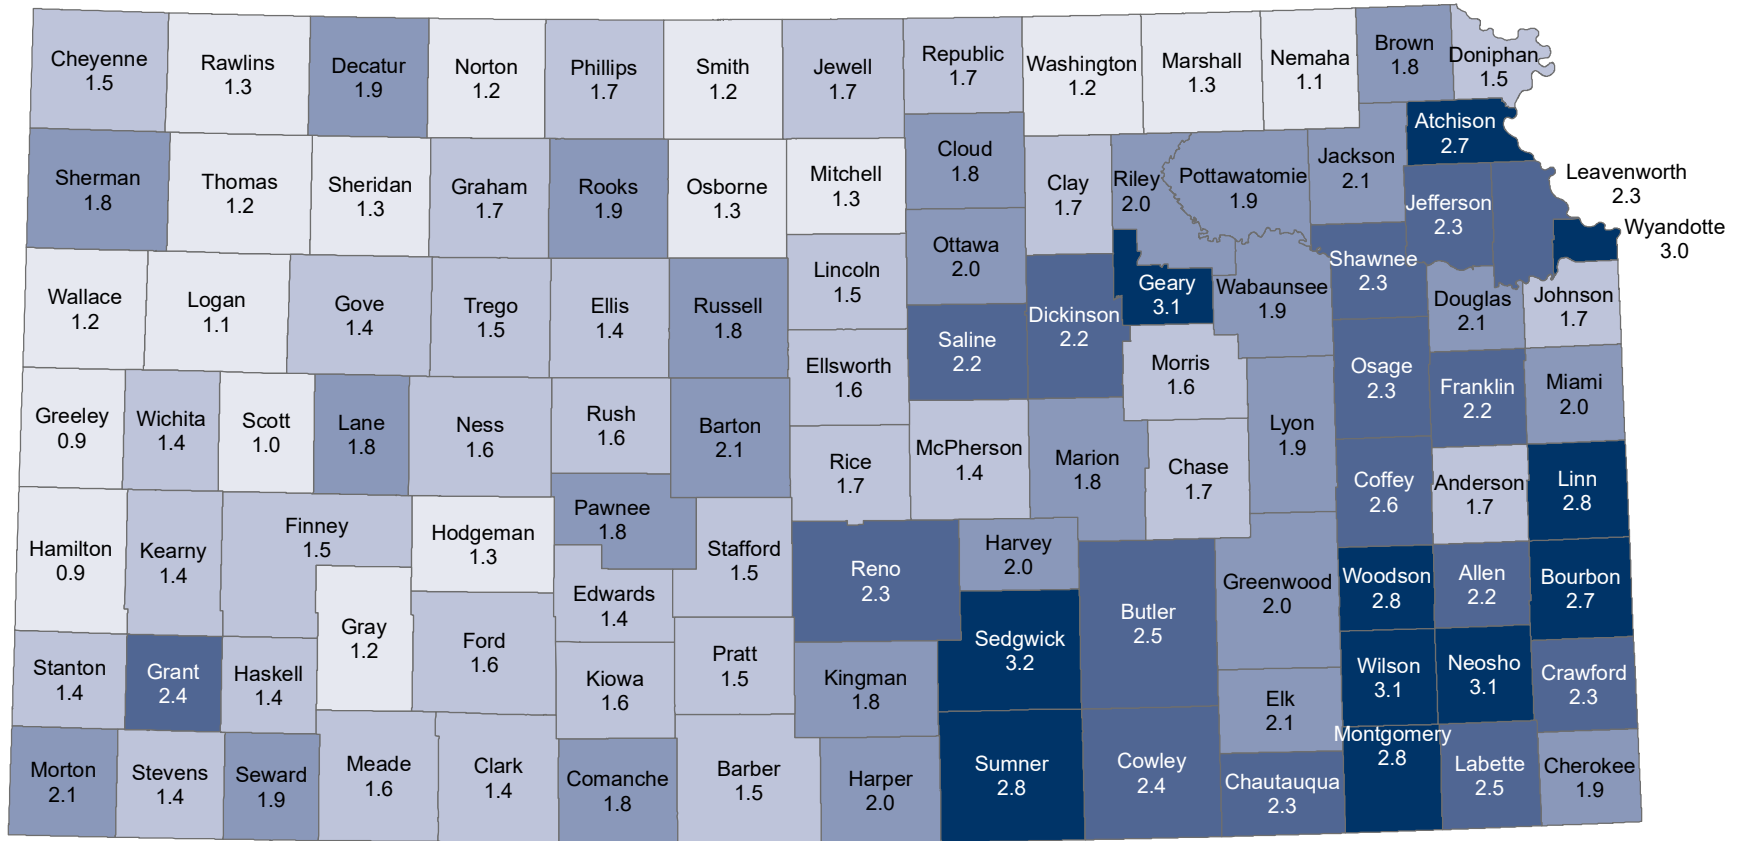

Unemployment Rate in Kansas, by County December 2021

Source: Institute for Policy & Social Research, The University of Kansas;
data from Kansas Department of Labor.