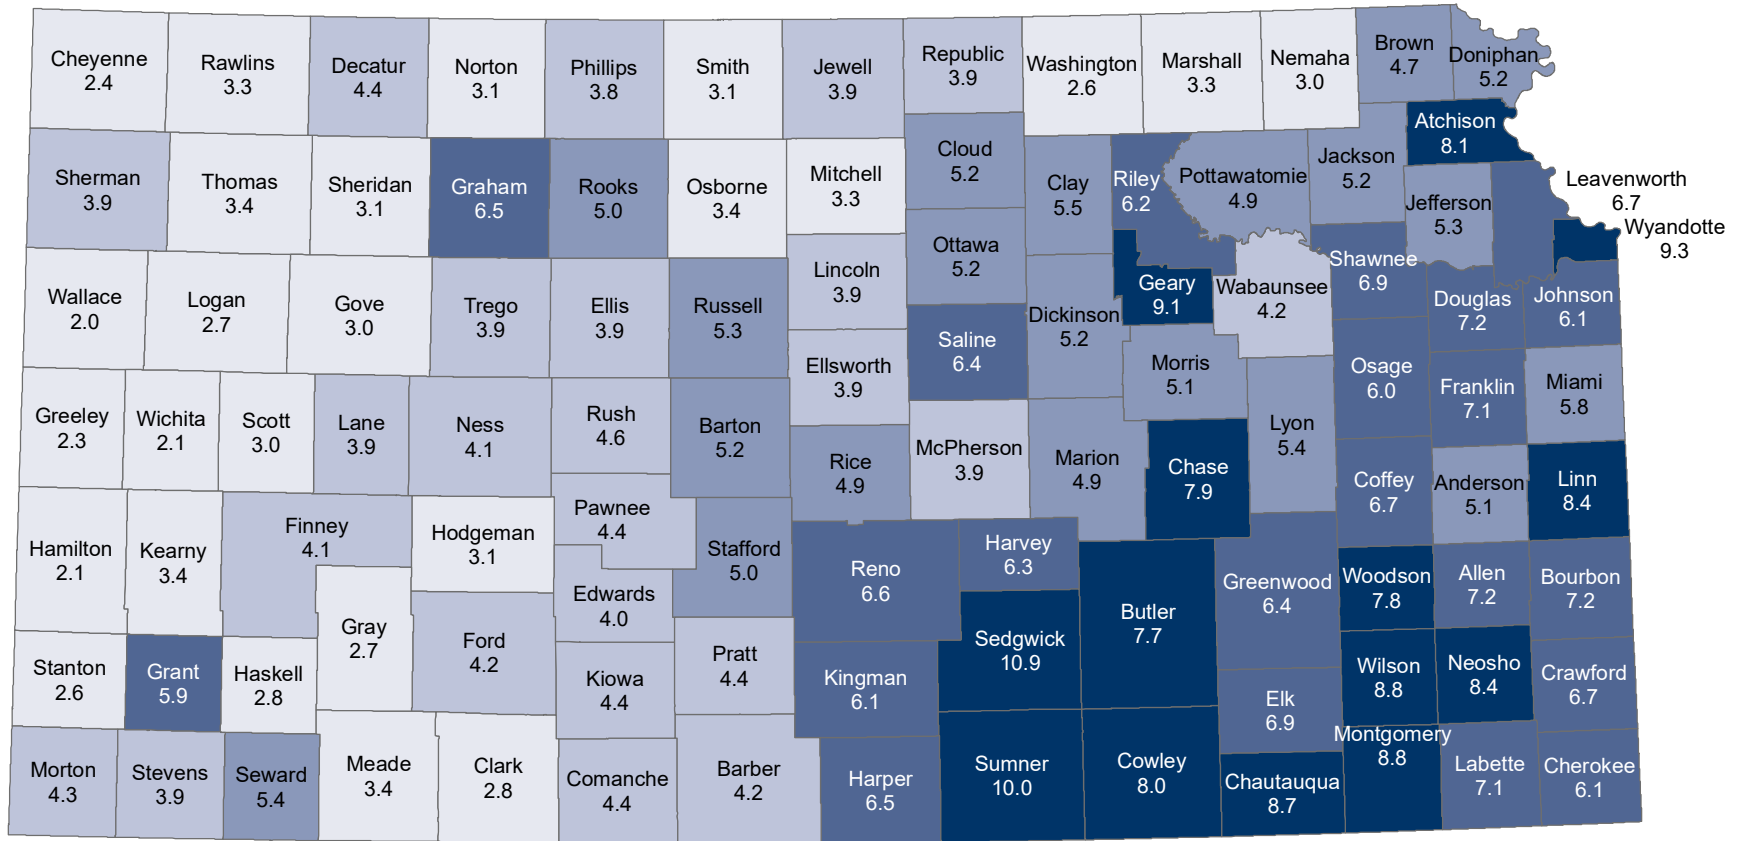

Unemployment Rate in Kansas, by County August 2020

Source: Institute for Policy & Social Research, The University of Kansas; data from Kansas Department of Labor.

Unemployment Rate