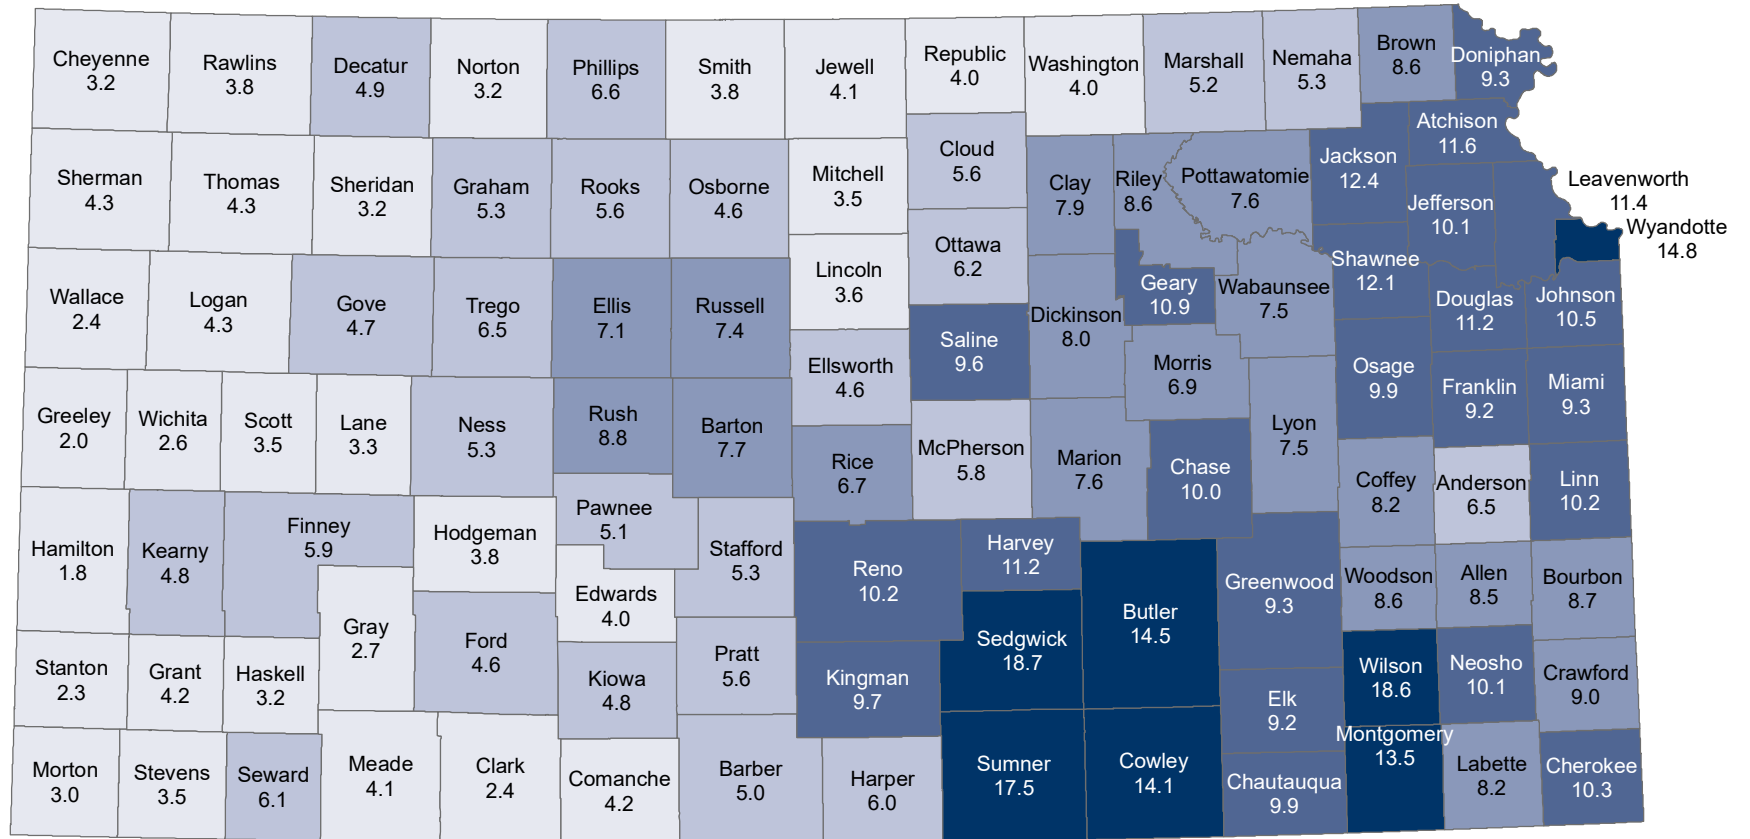

## Unemployment Rate in Kansas, by County April 2020

Source: Institute for Policy & Social Research, The University of Kansas;  
data from U.S. Bureau of Labor Statistics, Local Area Unemployment Statistics.

### Unemployment Rate