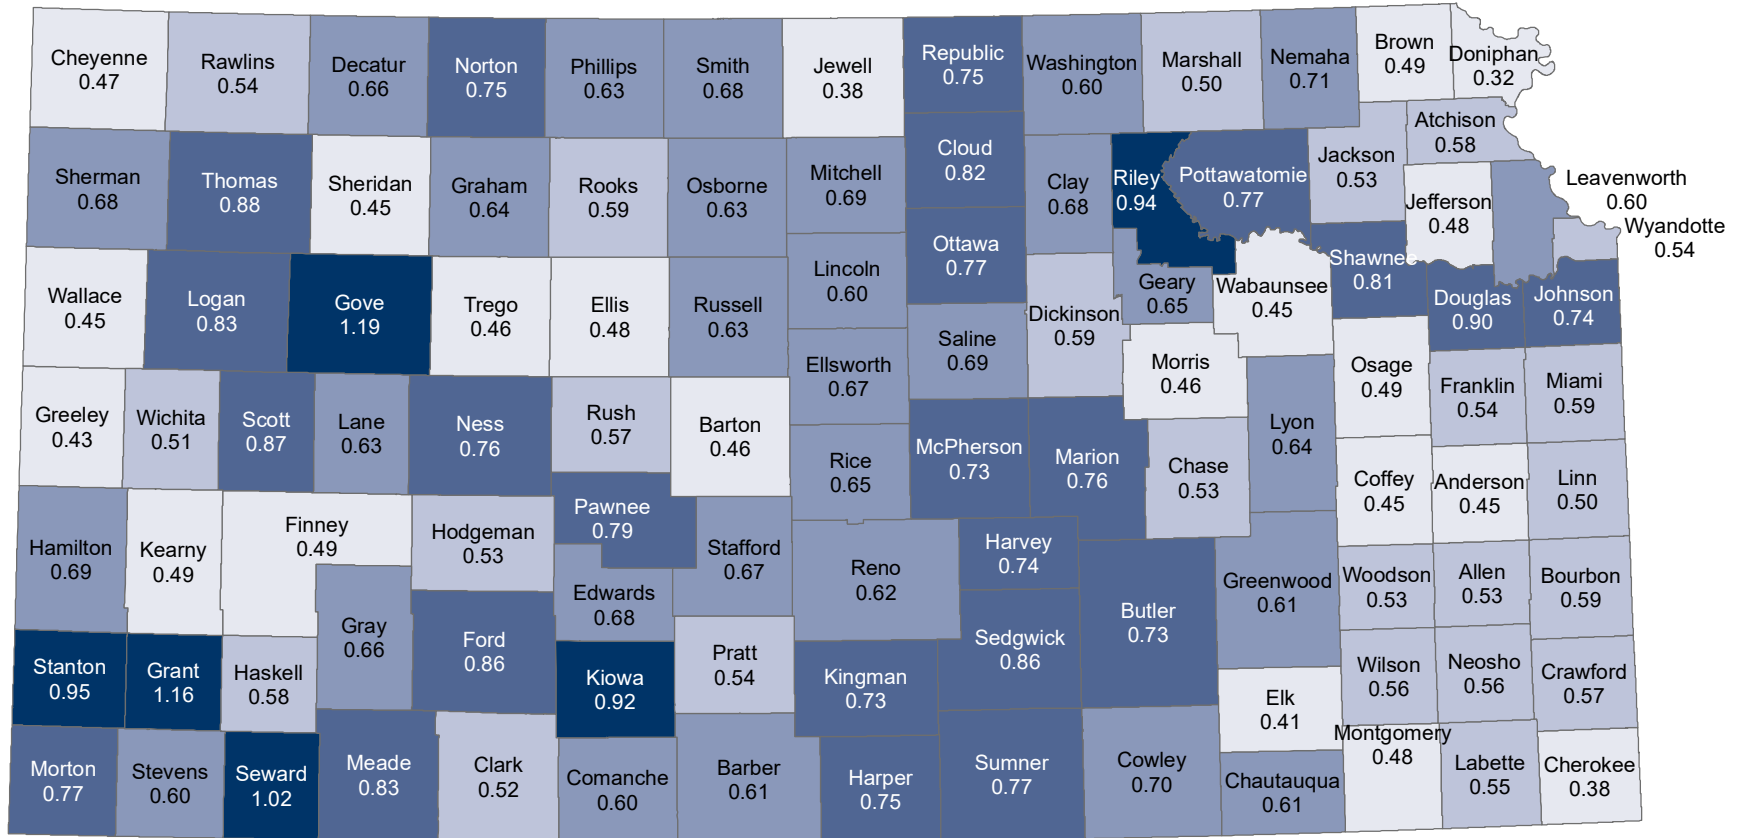

## Ratio of Unemployment Rate to Historic Maximum in Kansas, by County

Source: Institute for Policy & Social Research, The University of Kansas; data from Kansas Department of Human Resources, Kansas Department of Labor, Labor Market Information Services and U.S. Bureau of Labor Statistics, Local Area Unemployment Statistics.

November 2020 preliminary unemployment rate compared to historic maximum determined for each county from annual unemployment rates from 1976-2018.

### Ratio