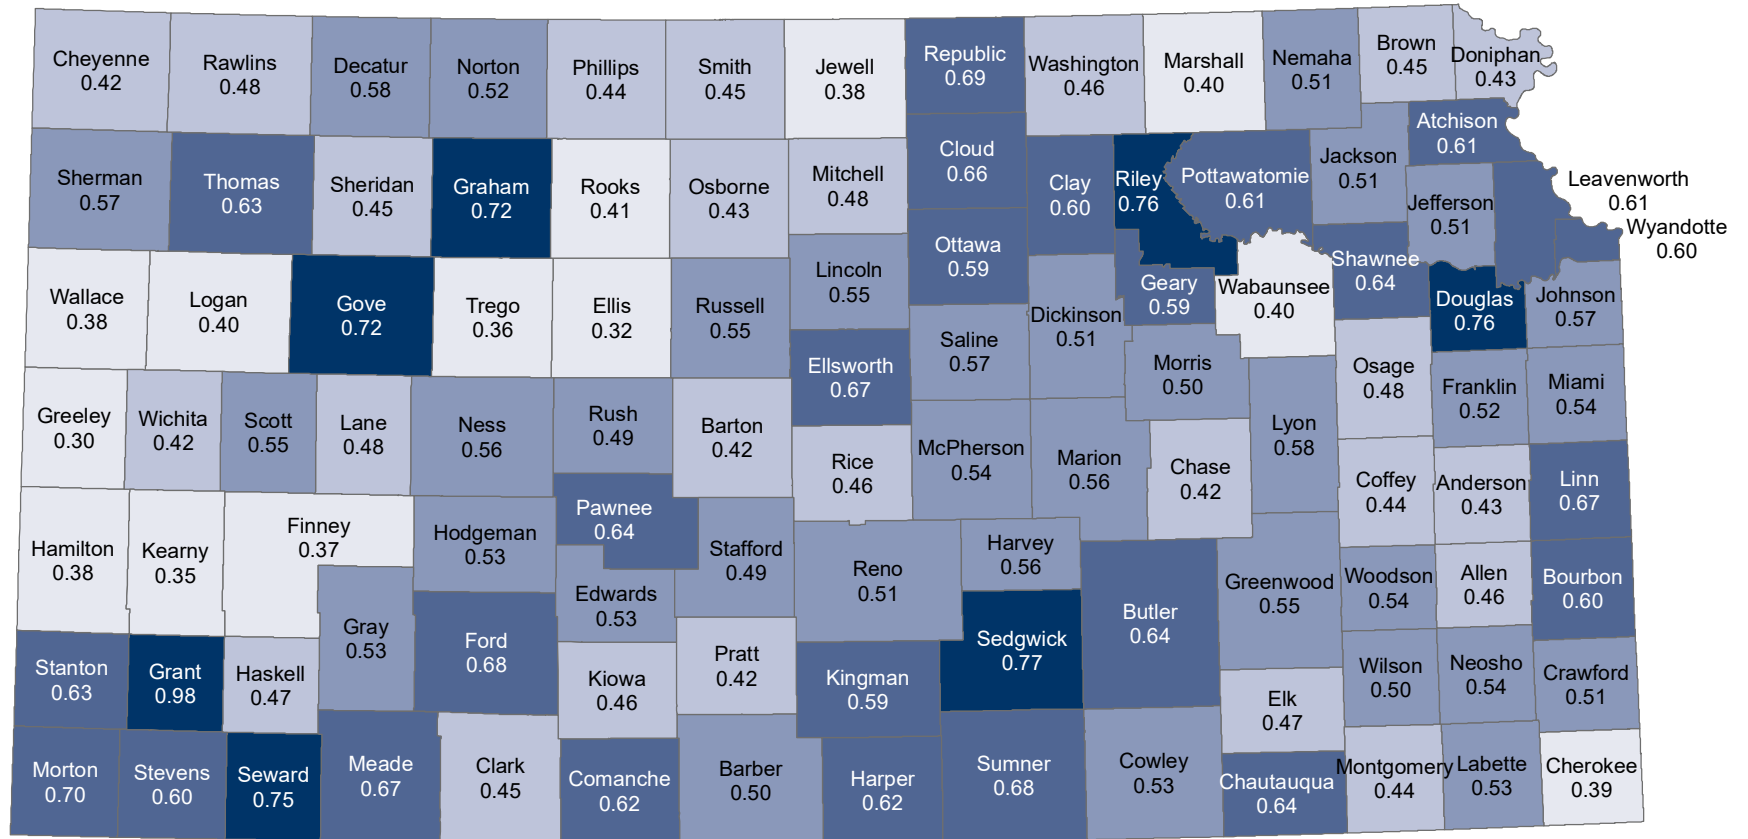

Ratio of Unemployment Rate to Historic Maximum in Kansas, by County

Source: Institute for Policy & Social Research, The University of Kansas; data from Kansas Department of Human Resources, Kansas Department of Labor, Labor Market Information Services and U.S. Bureau of Labor Statistics, Local Area Unemployment Statistics.

February 2021 preliminary unemployment rate compared to historic maximum determined for each county from annual unemployment rates from 1976-2018.

Ratio