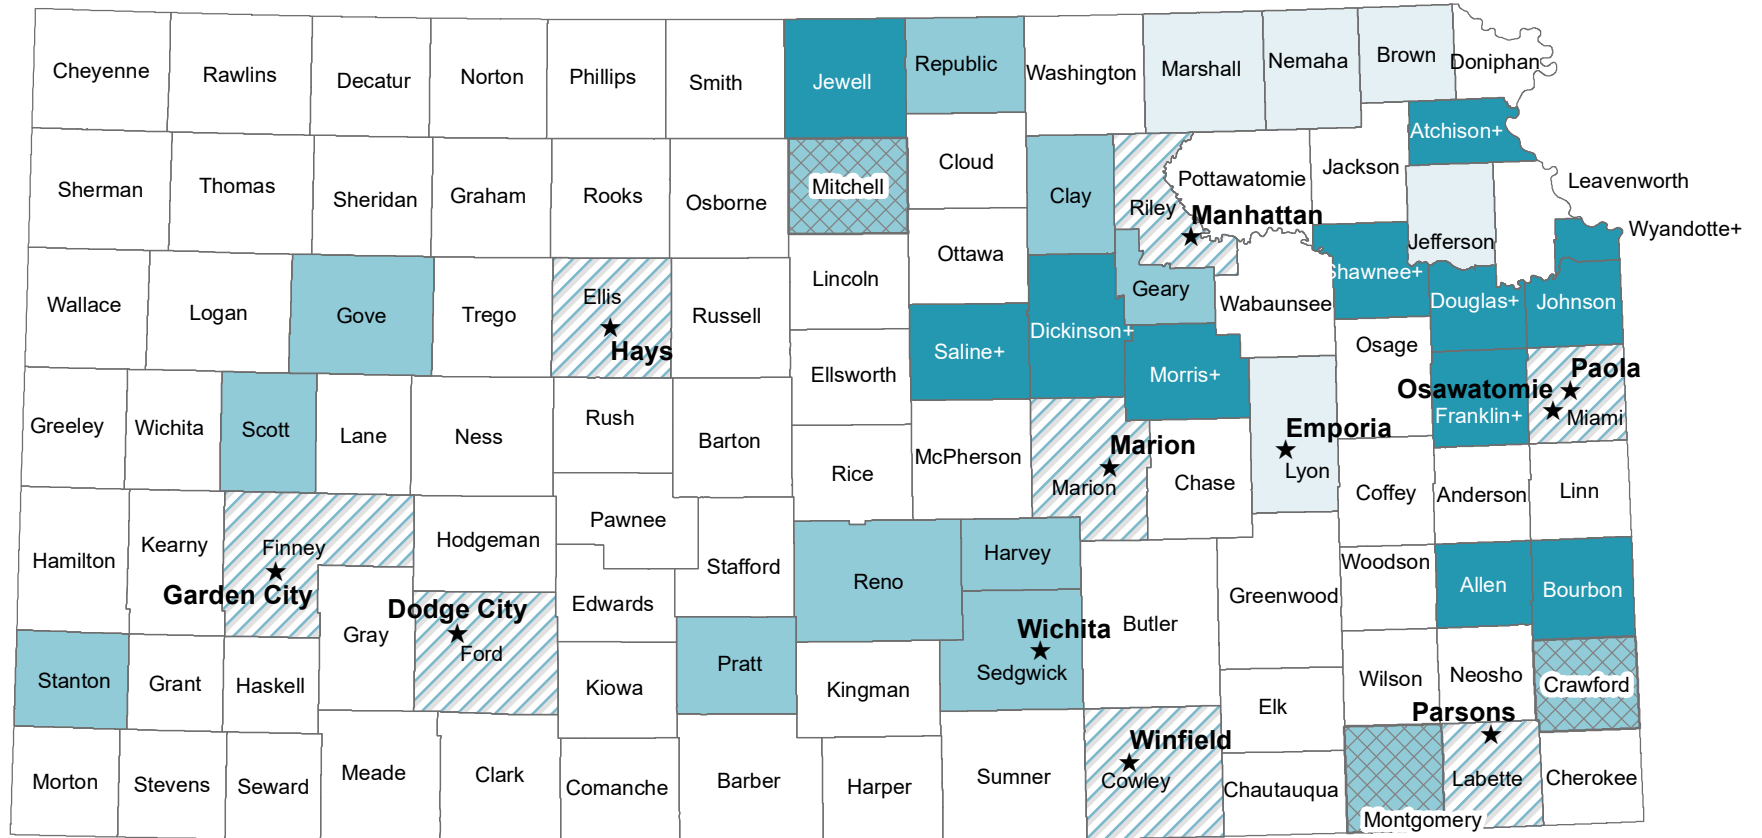

Mask Mandates in Kansas, by County as of November 17, 2020

Source: Institute for Policy & Social Research, The University of Kansas; data from the Kansas Health Institute.

+ indicates county has a mask mandate in addition to other preventative policies.

Mask Mandates by Date of Implementation