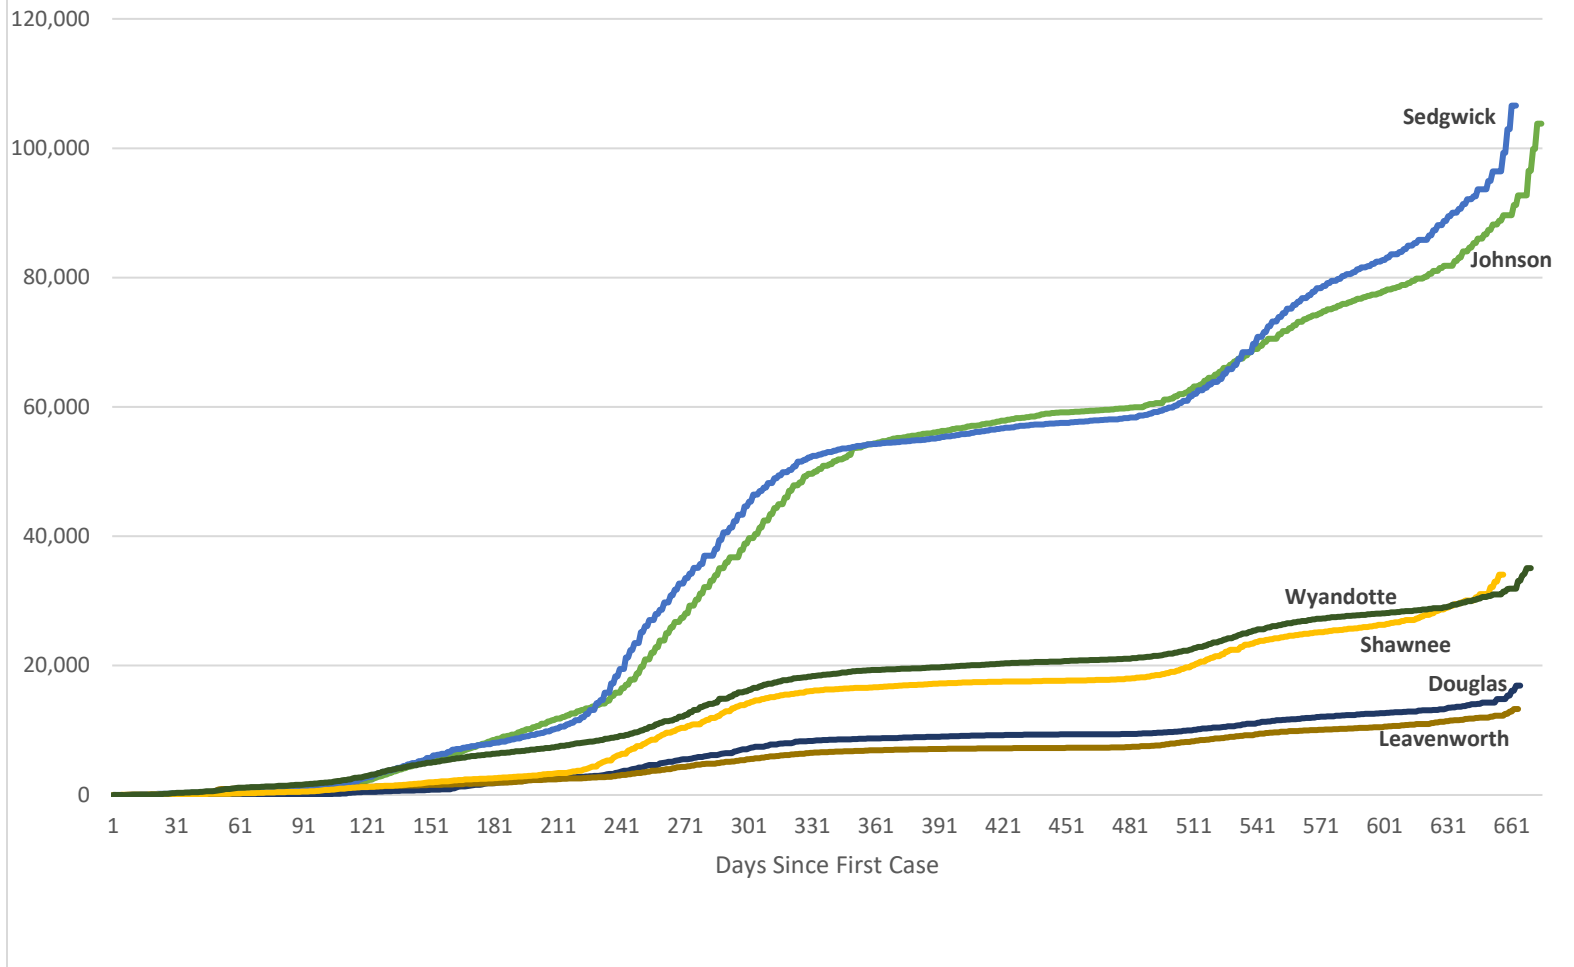

### COVID-19 Cases in the Six Largest Kansas Counties Data through January 9, 2022

Source: Institute for Policy & Social Research, The University of Kansas; data from The New York Times.