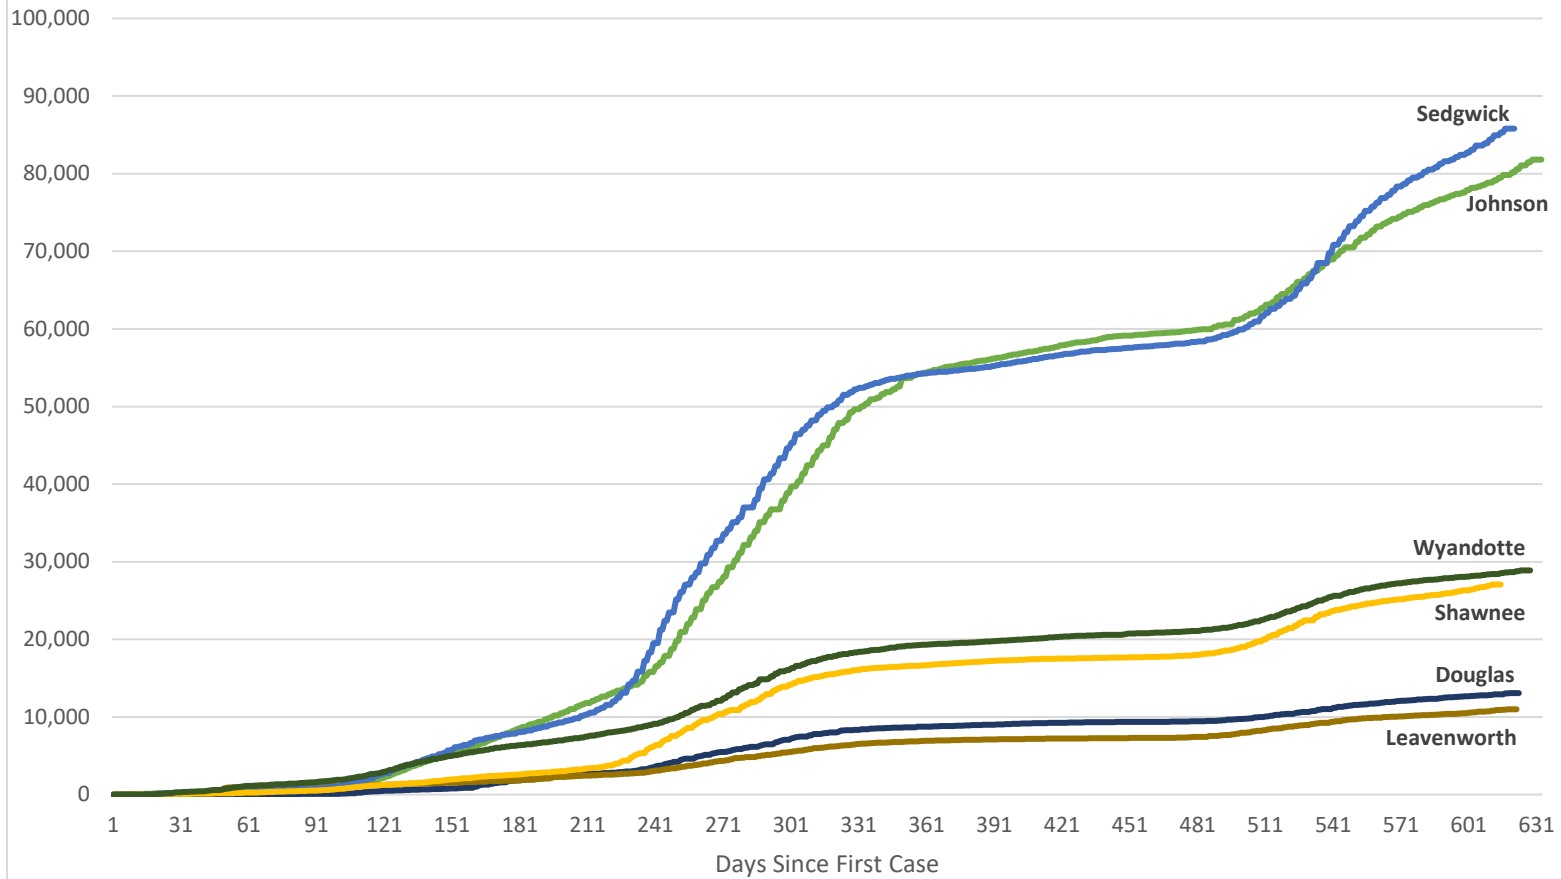

COVID-19 Cases in the Six Largest Kansas Counties

Data through November 28, 2021

Source: Institute for Policy & Social Research, The University of Kansas; data from The New York Times.