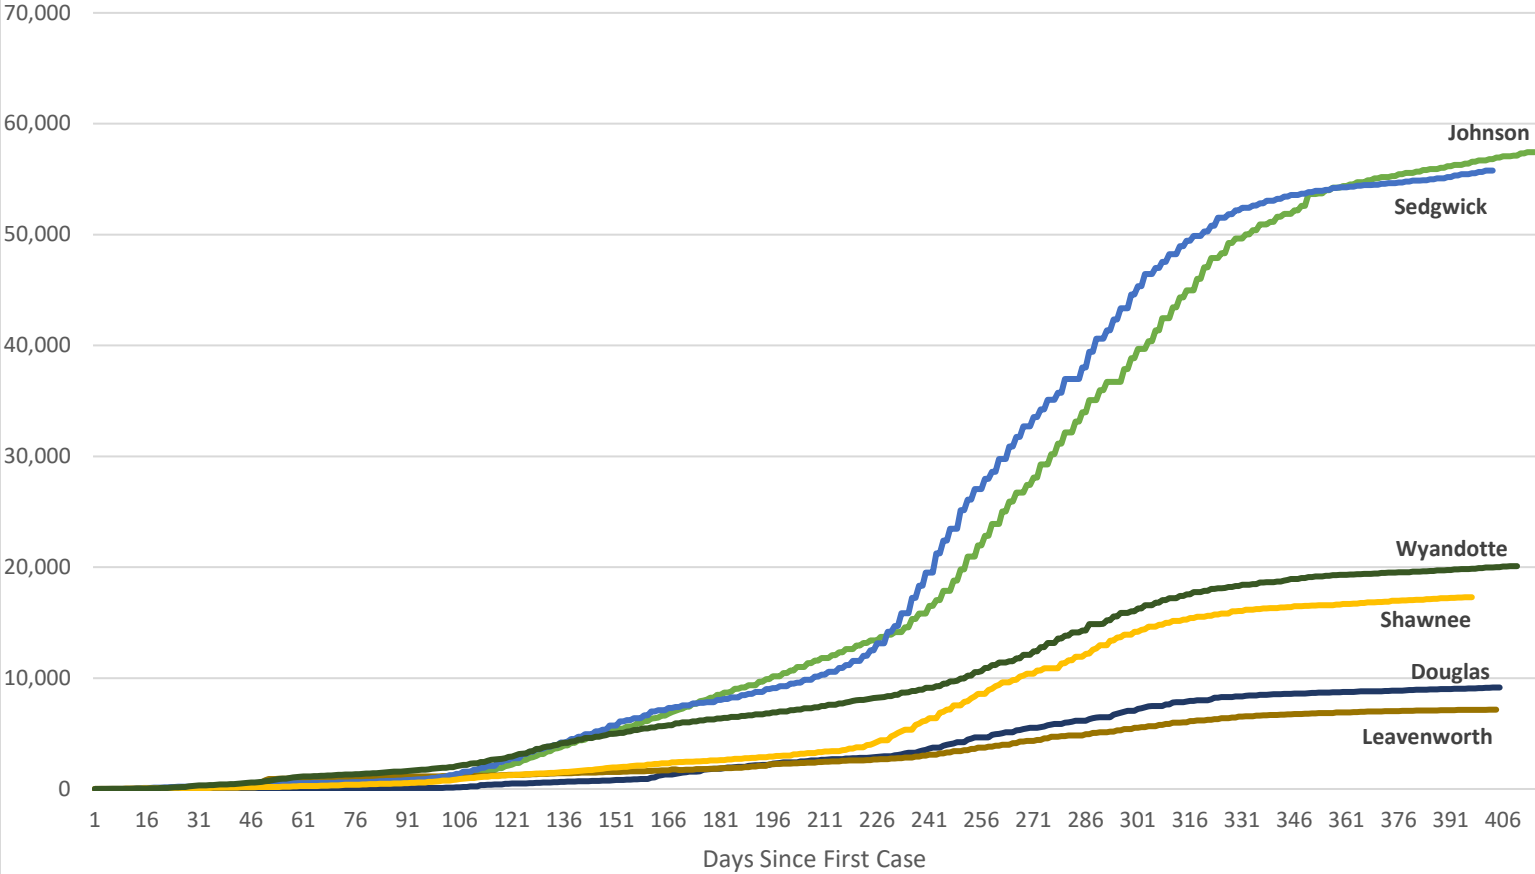

COVID-19 Cases in the Six Largest Kansas Counties

Data through April 25, 2021

Source: Institute for Policy & Social Research, The University of Kansas; data from The New York Times.