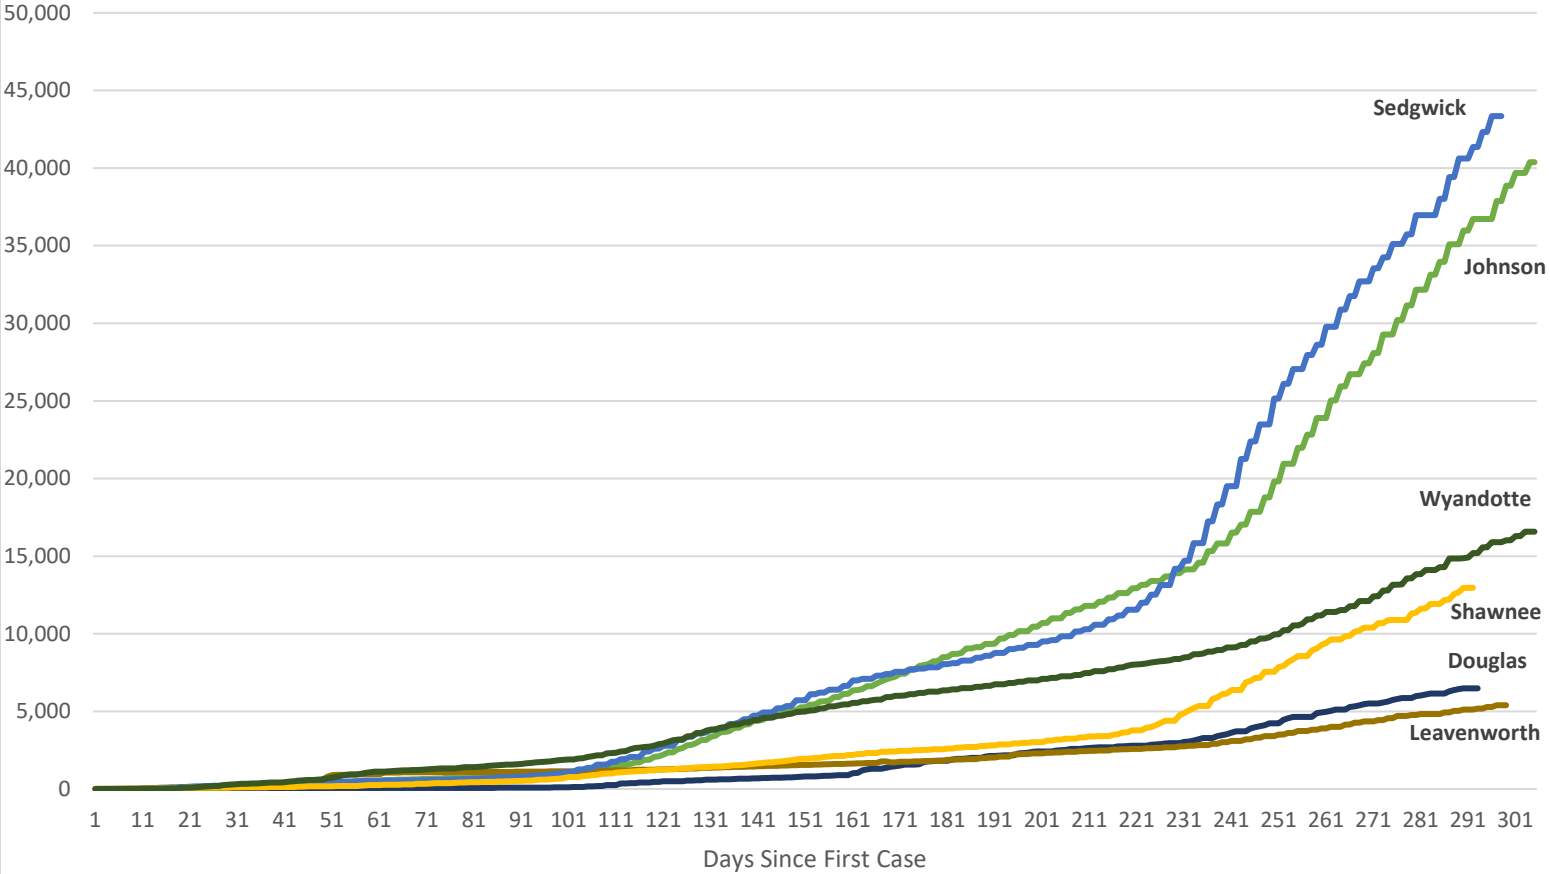

COVID-19 Cases in the Six Largest Kansas Counties

Data through January 10, 2021

Source: Institute for Policy & Social Research, The University of Kansas; data from The New York Times.