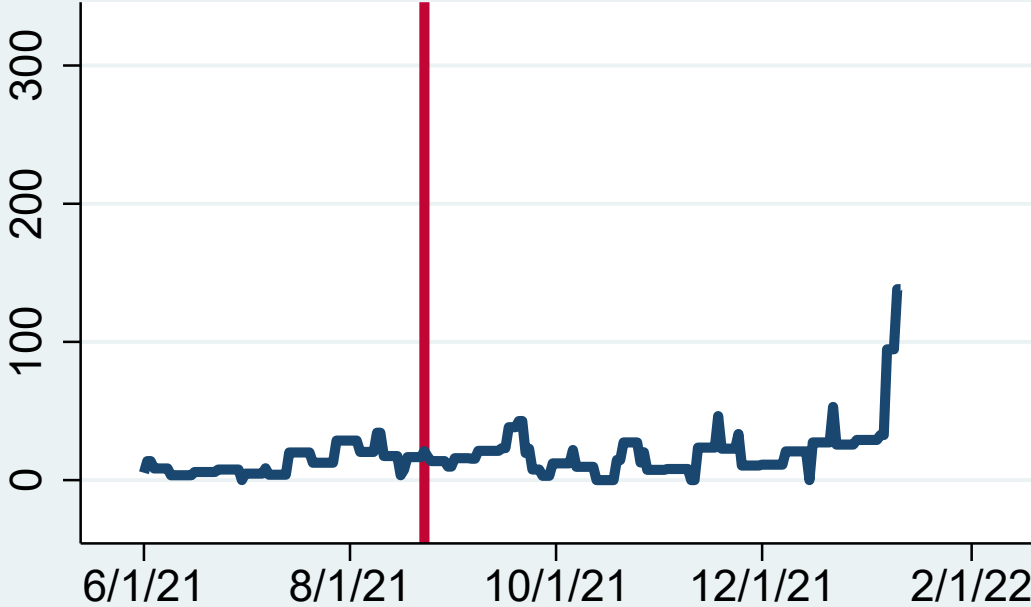

COVID cases in counties with Regents Universities

University of Kansas/Douglas

Kansas State/Riley

Wichita State/Sedgwick

Pittsburg State/Crawford

Emporia State/Lyon

Fort Hays State/Ellis