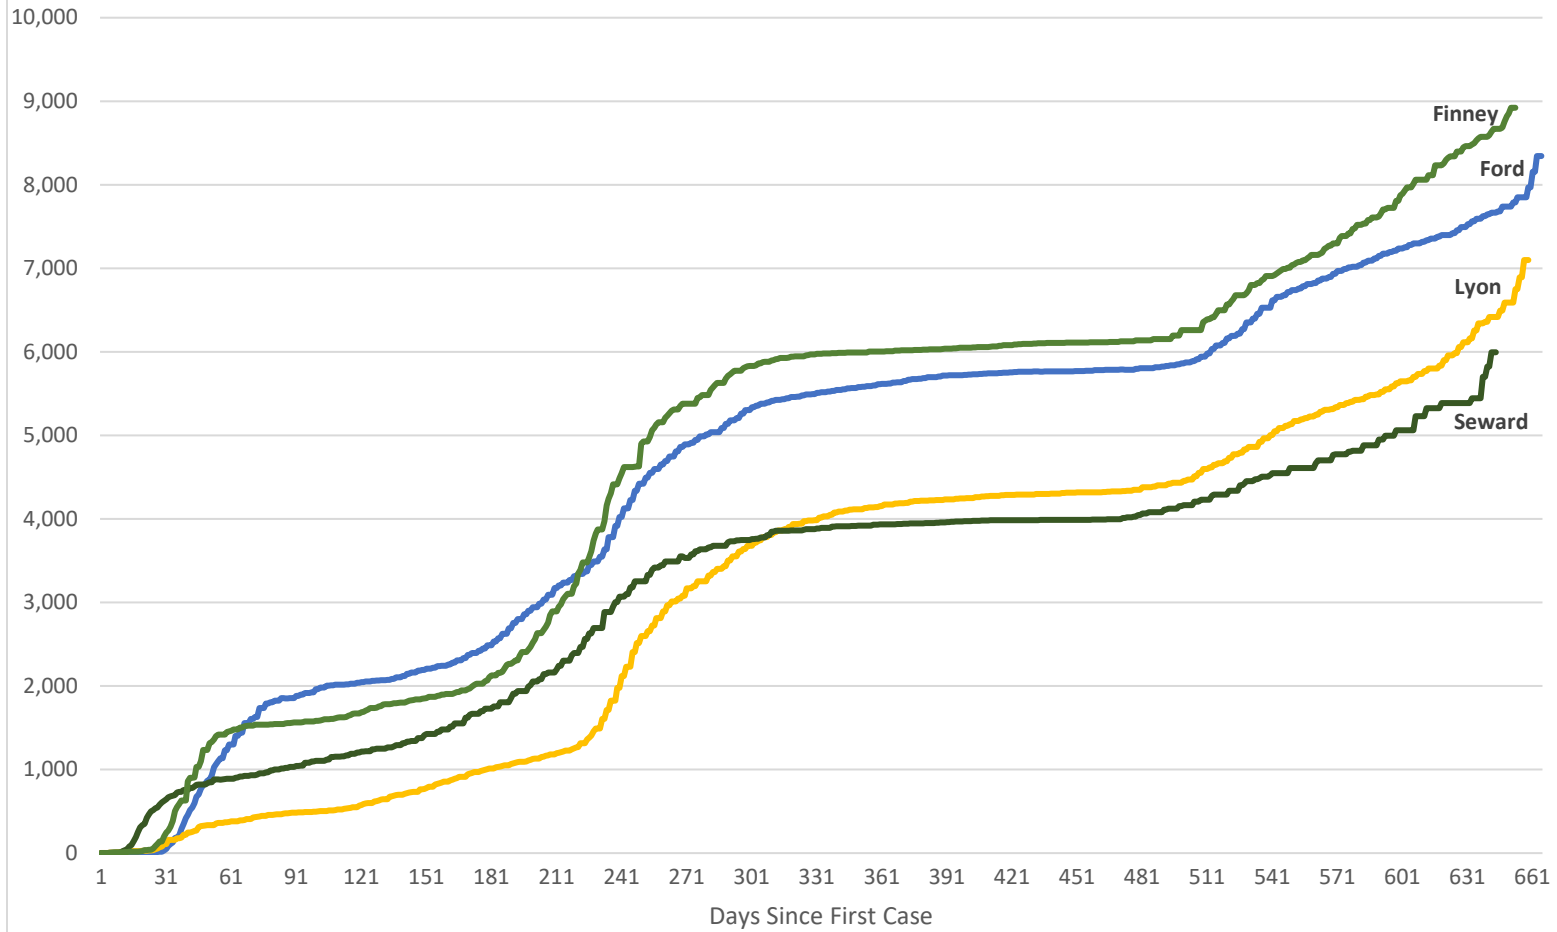

# COVID-19 Cases in Kansas Counties with Meat Packing Plants

Data through January 9, 2022

Source: Institute for Policy & Social Research, The University of Kansas; data from The New York Times.