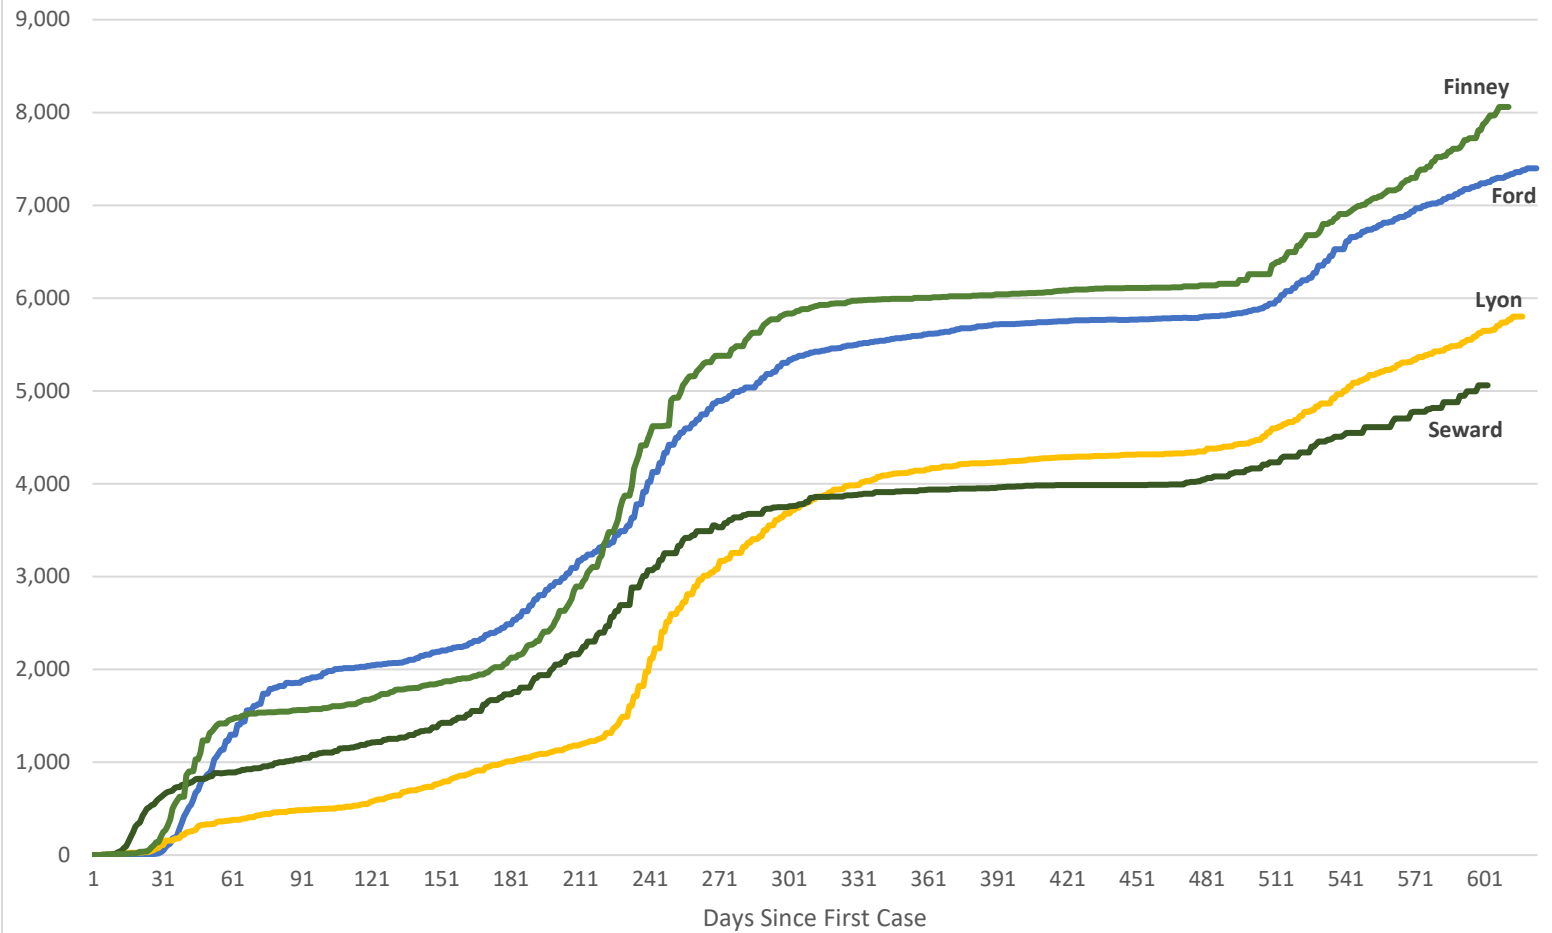

COVID-19 Cases in Kansas Counties with Meat Packing Plants

Data through November 28, 2021

Source: Institute for Policy & Social Research, The University of Kansas; data from The New York Times.