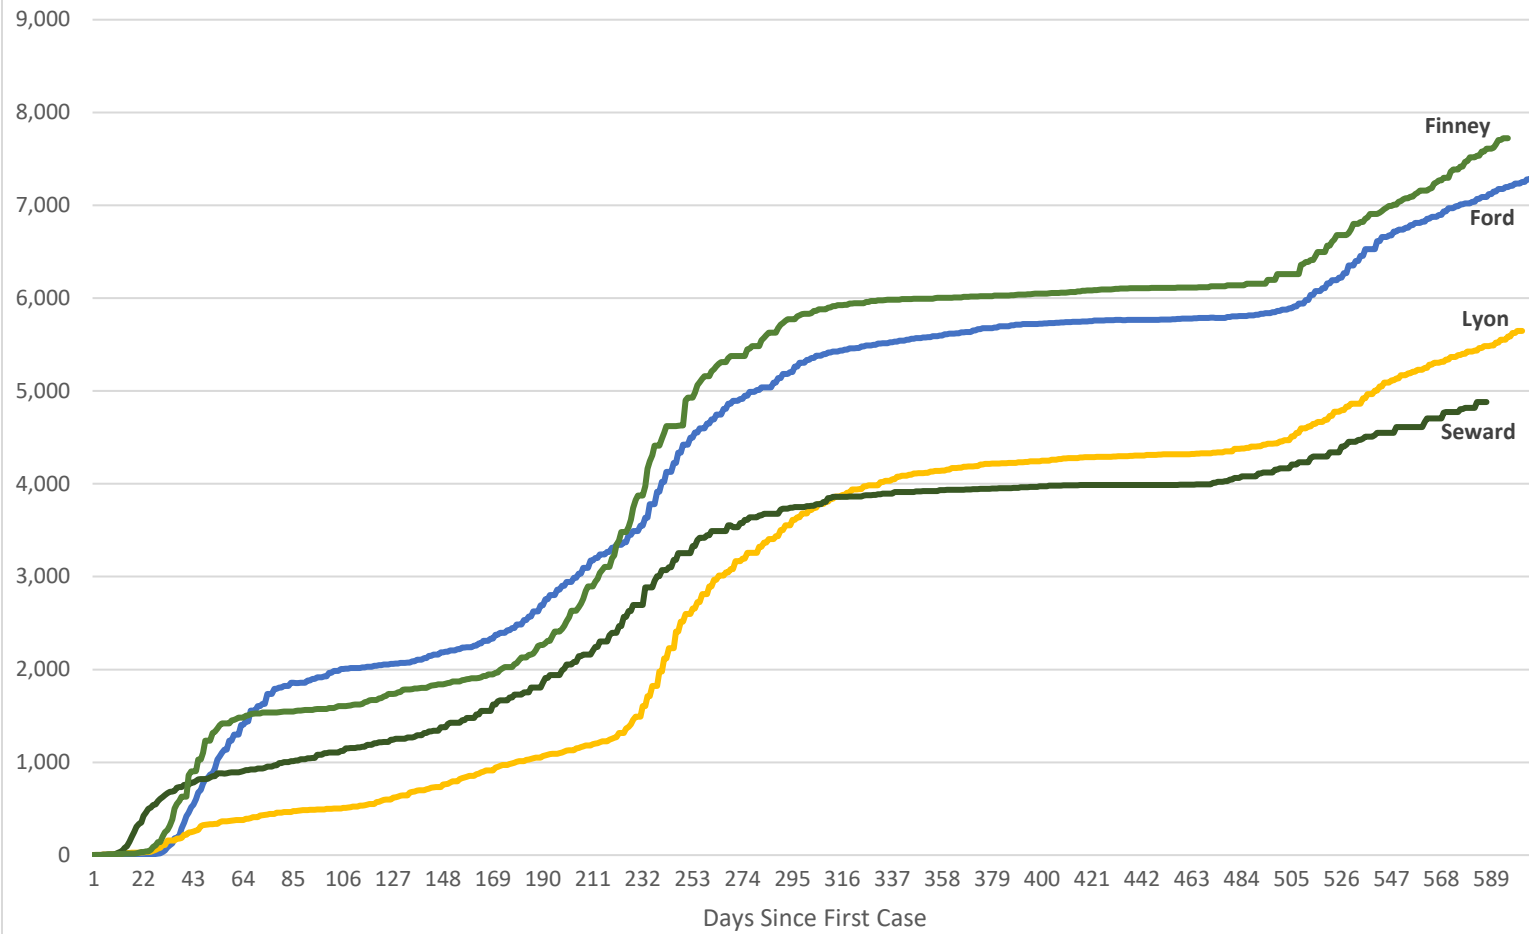

COVID-19 Cases in Kansas Counties with Meat Packing Plants

Data through November 14, 2021

Source: Institute for Policy & Social Research, The University of Kansas; data from The New York Times.