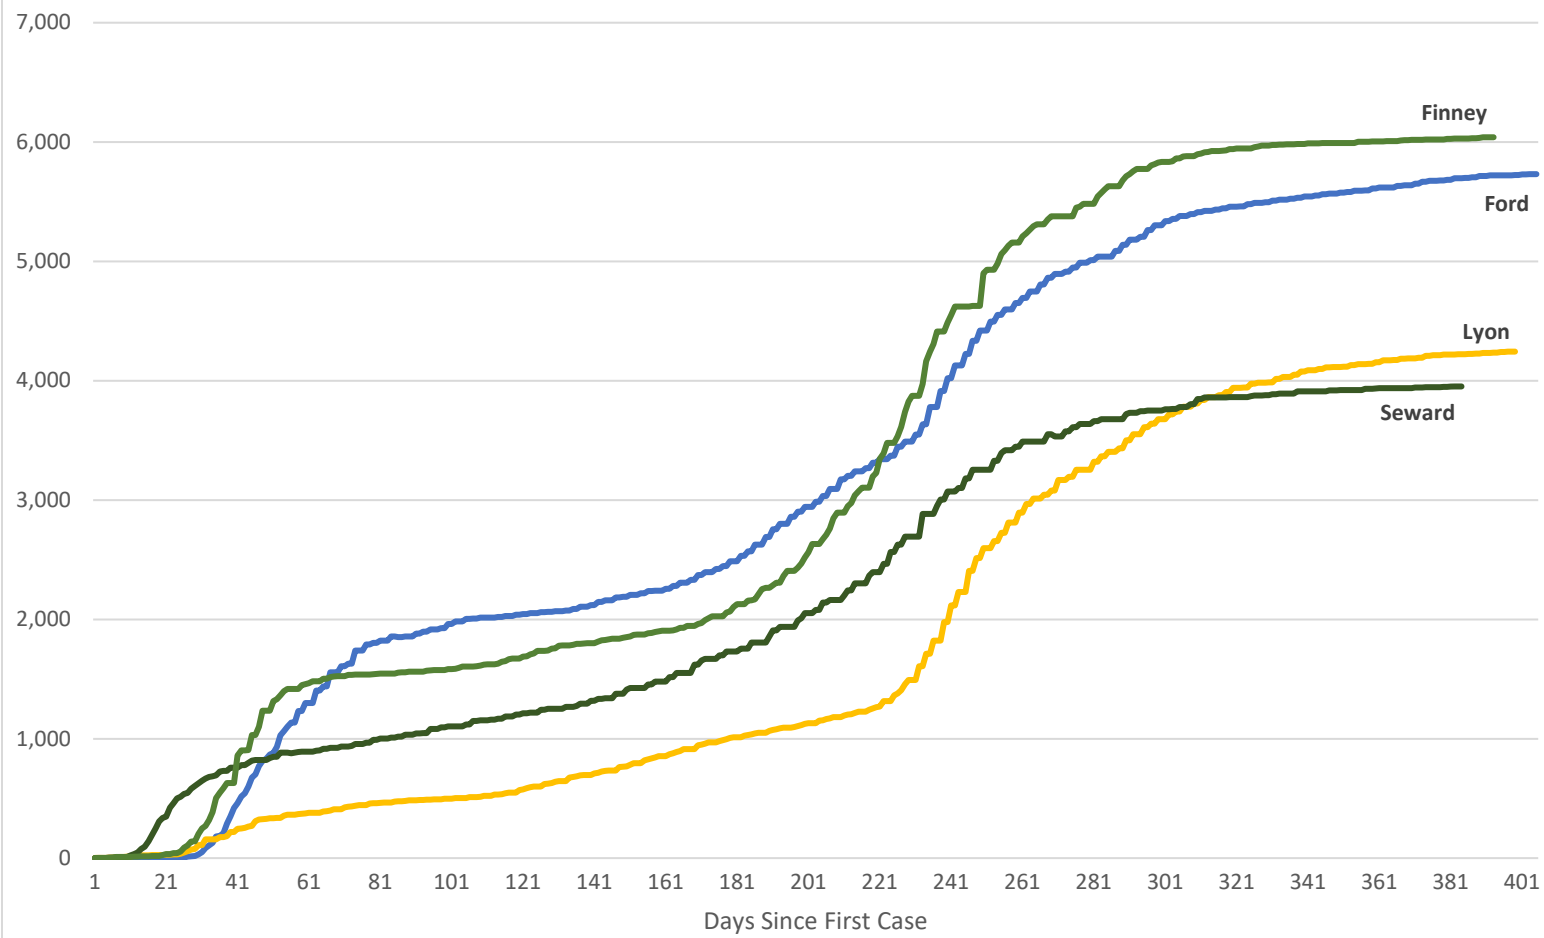

COVID-19 Cases in Kansas Counties with Meat Packing Plants Data through April 25, 2021

Source: Institute for Policy & Social Research, The University of Kansas; data from The New York Times.