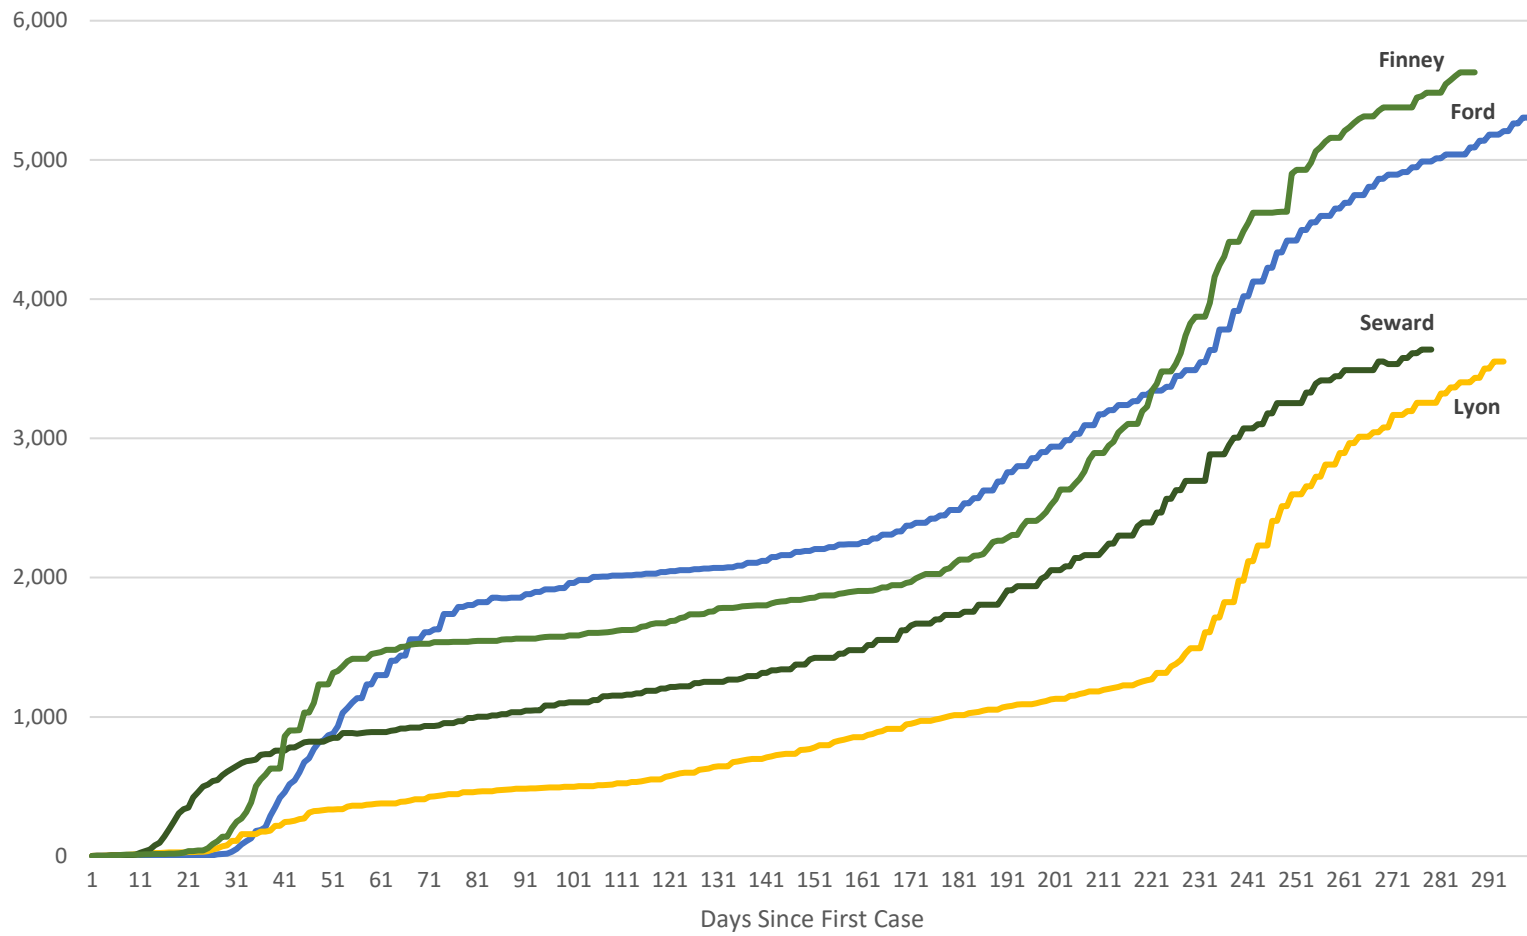

COVID-19 Cases in Kansas Counties with Meat Packing Plants

Data through January 10, 2021

Source: Institute for Policy & Social Research, The University of Kansas; data from The New York Times.