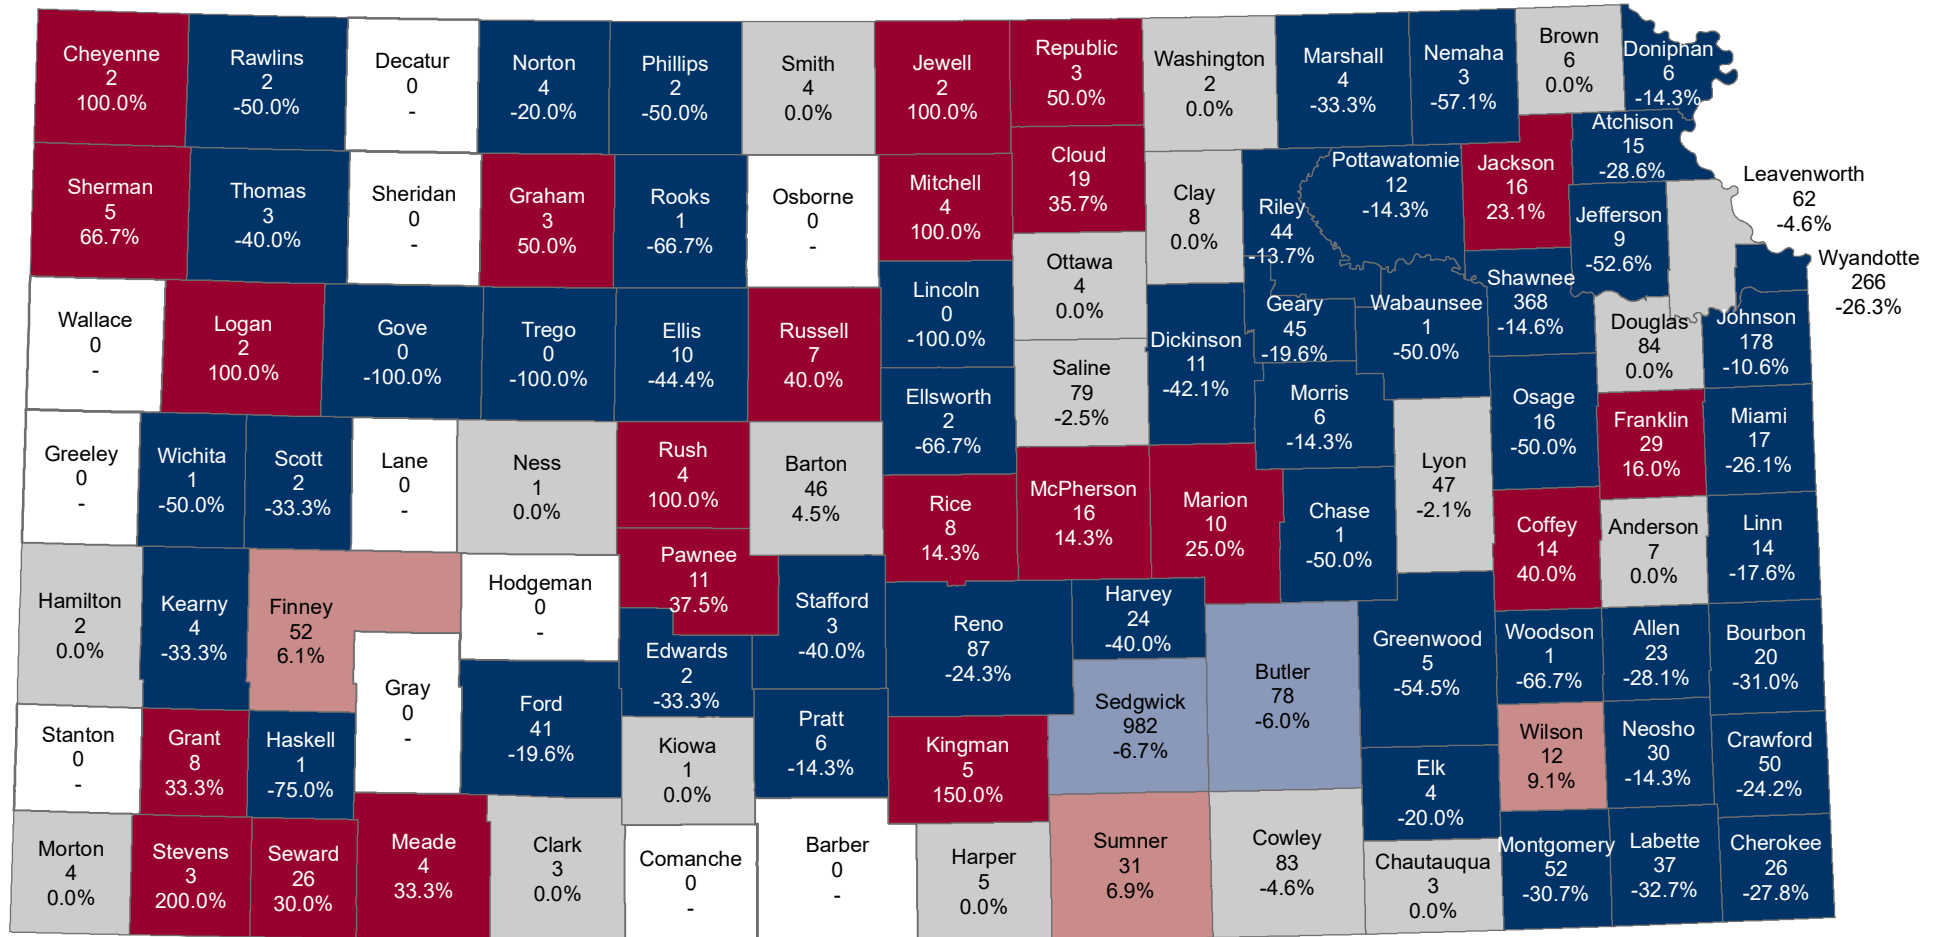

# Percent Change in Households Receiving Temporary Assistance for Needy Families (TANF) in Kansas, by County March 2020 - March 2021

County Name  
TANF Households (March 2021)  
Percent Change from March 2020