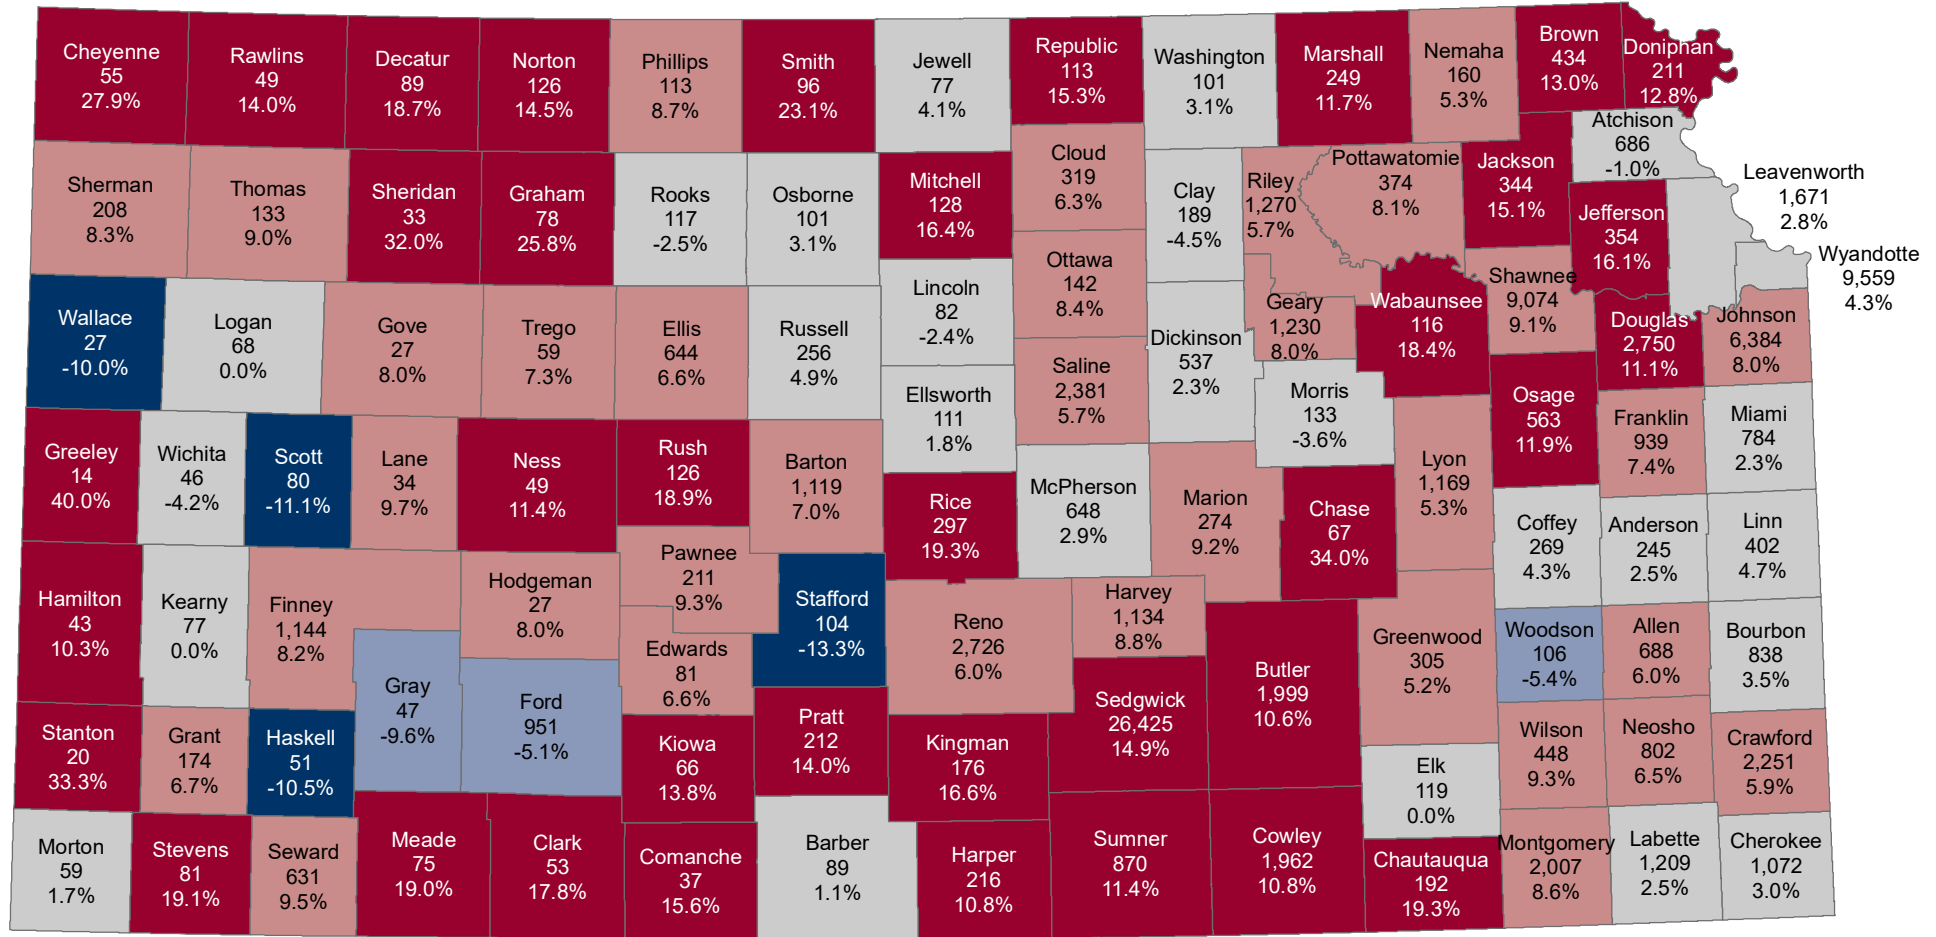

Percent Change in Households Receiving Supplemental Nutrition Assistance Program (SNAP) in Kansas, by County

March 2020 - March 2021

County Name
 SNAP Households (March 2021)
 Percent Change from March 2020