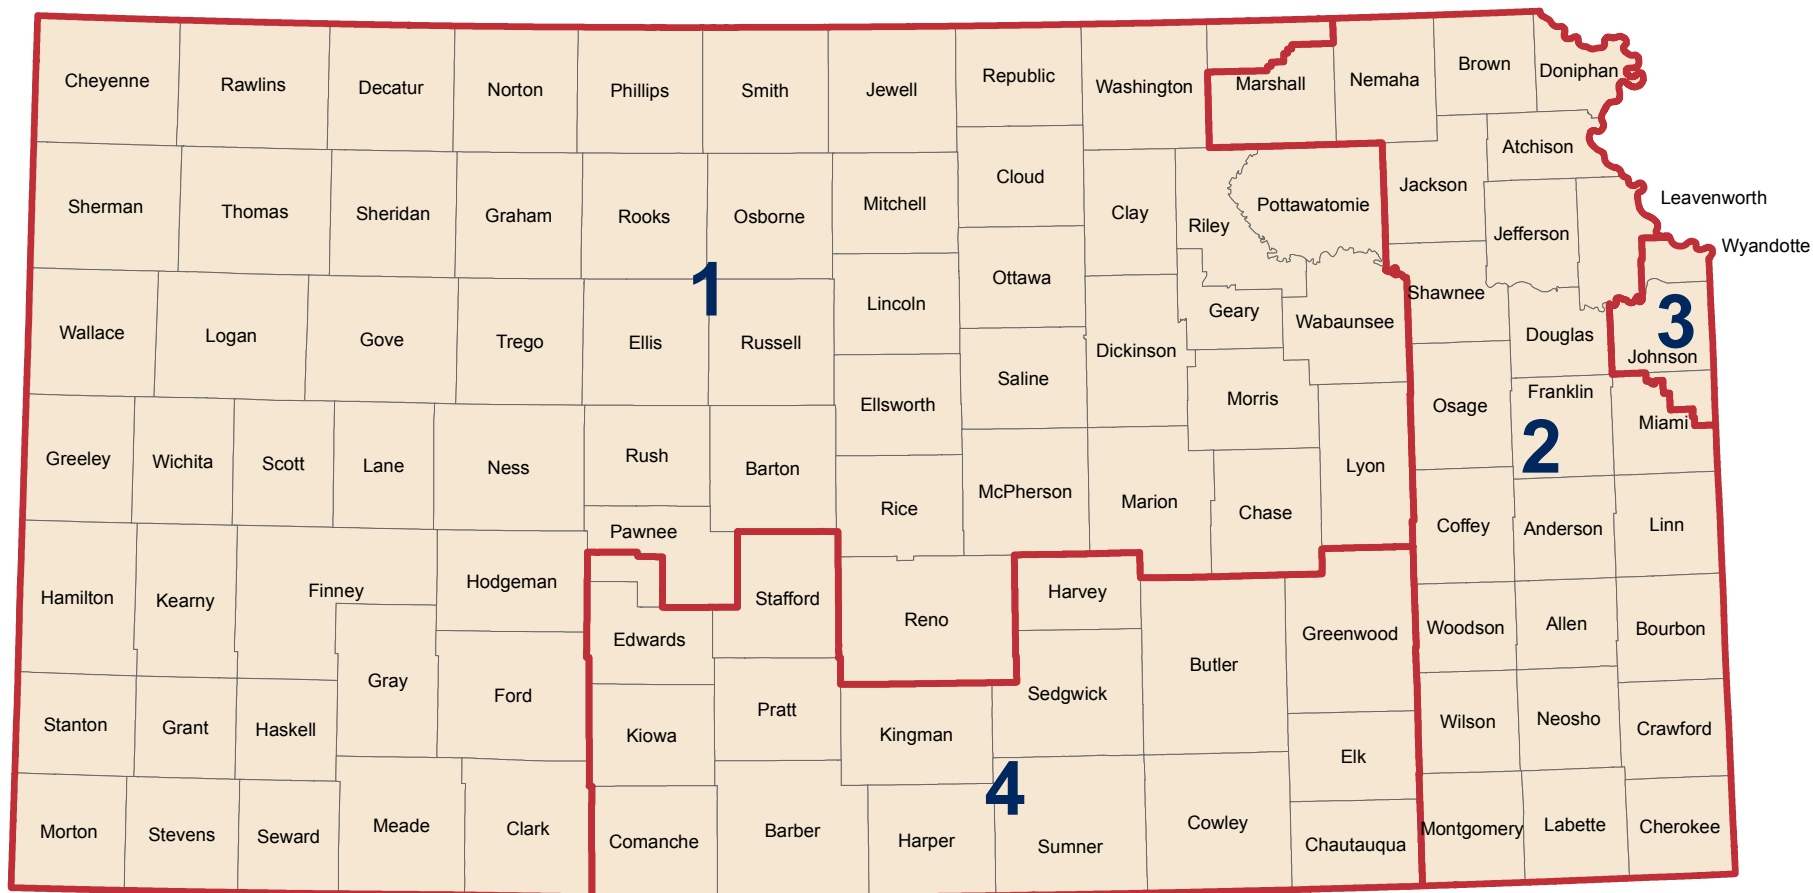

U.S. Congressional Districts in Kansas, 2012

Source: Institute for Policy & Social Research, The University of Kansas; boundaries from Kansas Data Access & Support Center.

2010 State Population: 2,853,118
Ideal Size for each District: 713,280